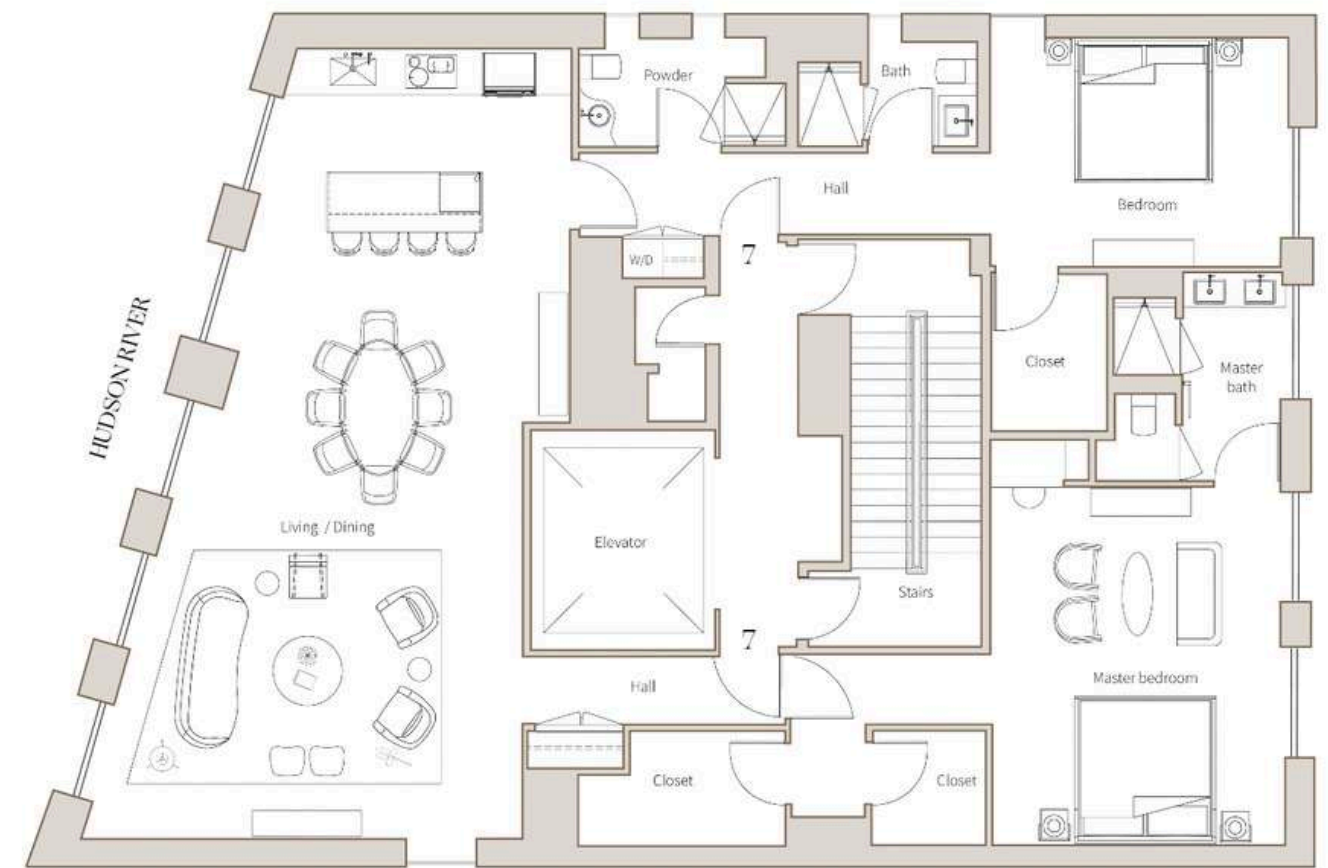

FLOOR	RESIDENCE	TYPE		SIZE		TERRACE
		Bedrooms	Bathrooms	sq. ft.	sq. m.	sq. ft.
8th	8	2	3	2,285	213	250

Master bedroom

Guest bedroom

Master bathroom

Powder room

Study

Terrace

RESIDENCE 7 - TOTAL 2,205 SQ. FT. / 205 SQ. M.

RESIDENCE 7

Experience the height of luxury and elegance in this iconic two-bedroom, three-bathroom residence occupying the entire seventh floor. With 2205 sq. ft. of living space, this sumptuous residence offers an expansive living and entertaining area, a dining area that can comfortably seat eight guests, an impressive show kitchen and a spacious master bedroom with an expansive walk-in wardrobe. The panoramic views of Hudson River and lower Manhattan add to the ambiance, making this residence the perfect place to entertain guests, while also providing a serene and peaceful retreat. It's a perfect blend of luxury, functionality and style, making it the perfect place to call home.