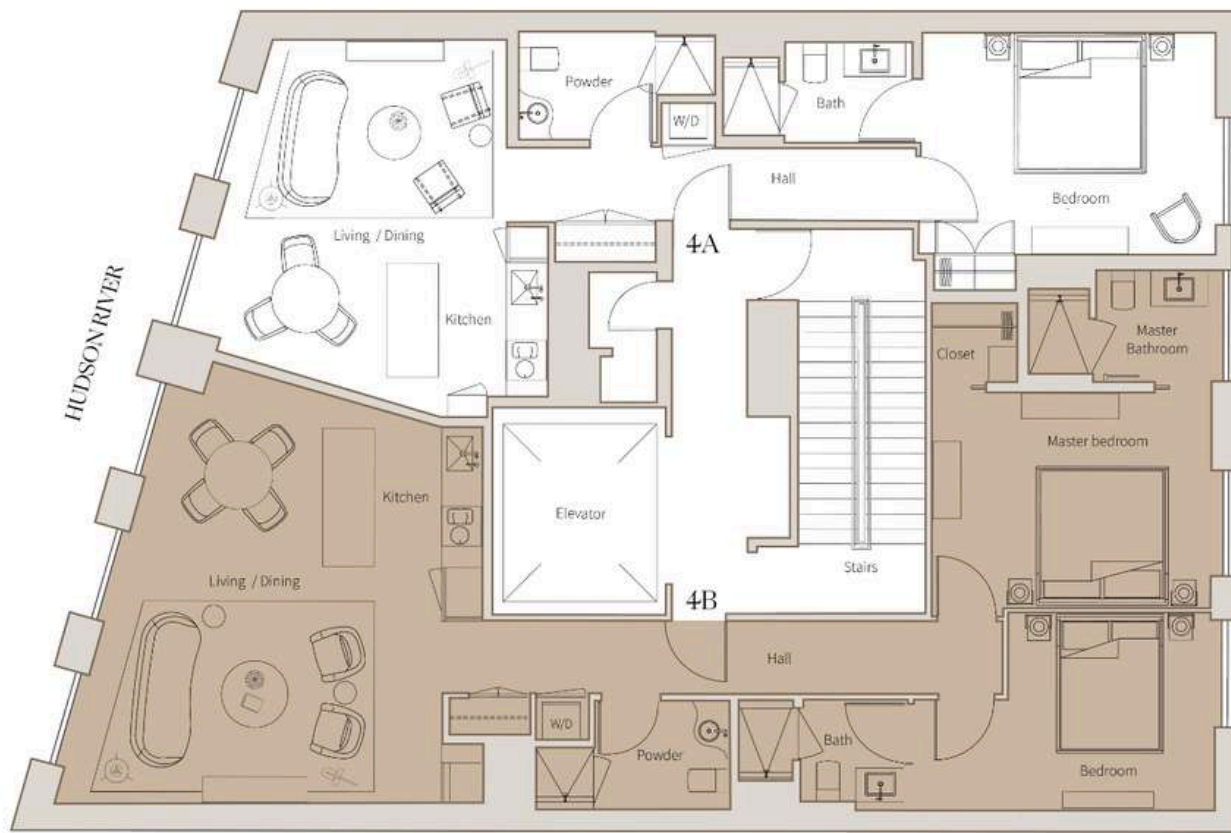

RESIDENCE 5A - TOTAL 811 SQ. FT. / 75 SQ. M.

RESIDENCE 5B - TOTAL 1,211 SQ. FT. / 113 SQ. M.

FLOOR	RESIDENCES	TYPE		SIZE	
		Bedrooms	Bathrooms	sq. ft.	sq. m.
5th	5A	1	2	811	75
	5B	1	2	1,211	113

Living

Kitchen

Dining

Bathroom

- RESIDENCE 4A - TOTAL 811 SQ. FT. / 75 SQ. M.
- RESIDENCE 4B - TOTAL 1,211 SQ. FT. / 113 SQ. M.

RESIDENCE 4B

Experience the epitome of style and luxury in Residence 4B, a stunning 1211 sq. ft. two-bedroom, three-bathroom residence located on the fourth floor. The open concept living, dining and kitchen area, seamlessly blends form and function to create a truly unforgettable living space. With breathtaking views of the Hudson River. The sleek design, high-end finishes, and expansive layout make this suite truly stand out.