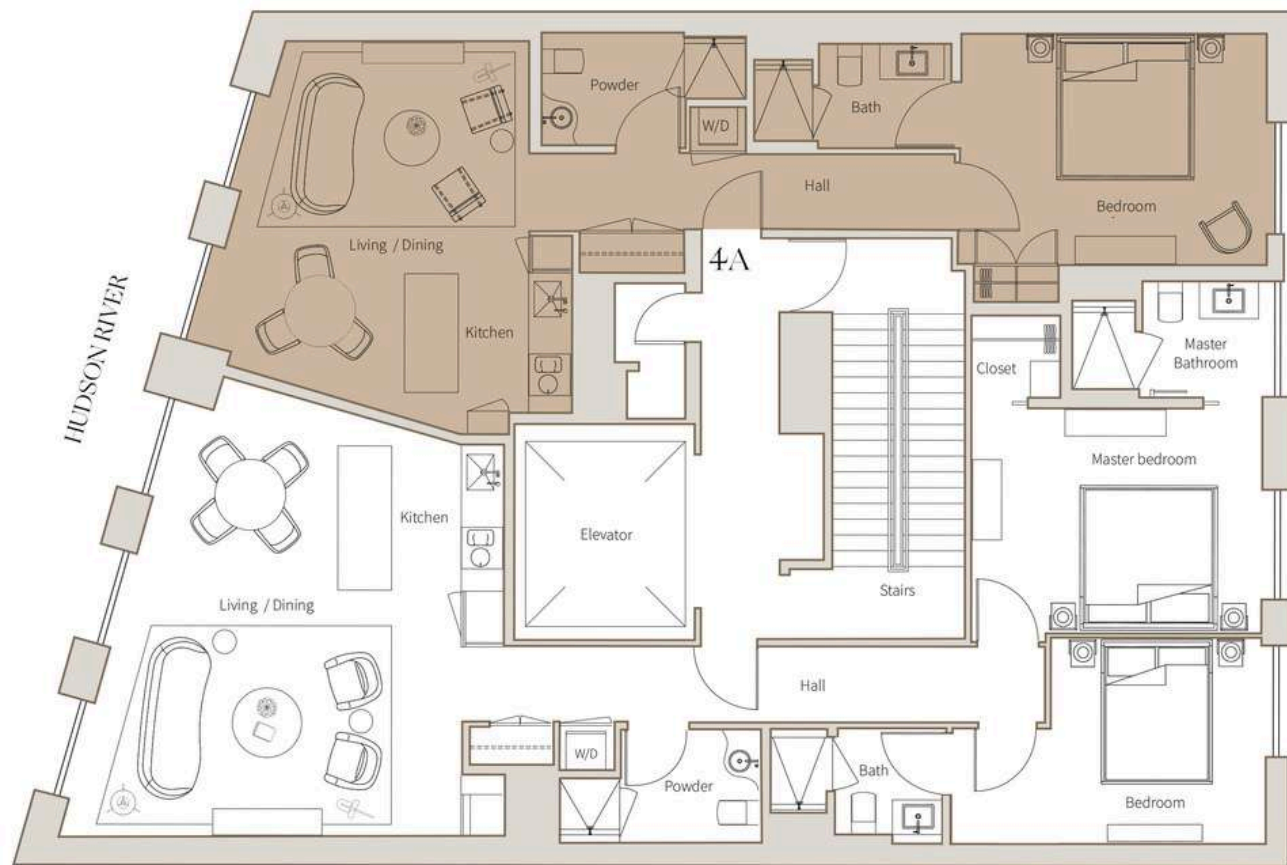

Dining

Bathroom

- RESIDENCE 4A - TOTAL 811 SQ. FT. / 75 SQ. M.
- RESIDENCE 4B - TOTAL 1,211 SQ. FT. / 113 SQ. M.

RESIDENCE 4B

Experience the epitome of style and luxury in Residence 4B, a stunning 1211 sq. ft. two-bedroom, three-bathroom residence located on the fourth floor. The open concept living, dining and kitchen area, seamlessly blends form and function to create a truly unforgettable living space. With breathtaking views of the Hudson River. The sleek design, high-end finishes, and expansive layout make this suite truly stand out.

FLOOR	RESIDENCES	TYPE		SIZE	
		Bedrooms	Bathrooms	sq. ft.	sq. m.
4th	4A	1	2	811	75
	4B	2	3	1,211	113

Living

Kitchen

Dining

Bathroom

- RESIDENCE 4A - TOTAL 811 SQ. FT. / 75 SQ. M.
- RESIDENCE 4B - TOTAL 1,211 SQ. FT. / 113 SQ. M.

RESIDENCE 4A

Located on the fourth floor, Residence 4A is a stunning 811 sq. ft. one-bedroom, two-bathroom residence located on the fourth floor. The open concept living and dining room, paired with a fully equipped kitchen, create the perfect setting for an unforgettable stay. Enjoy breathtaking views of the Hudson River from the east-to-west facing windows while relaxing in this spacious and elegant suite.