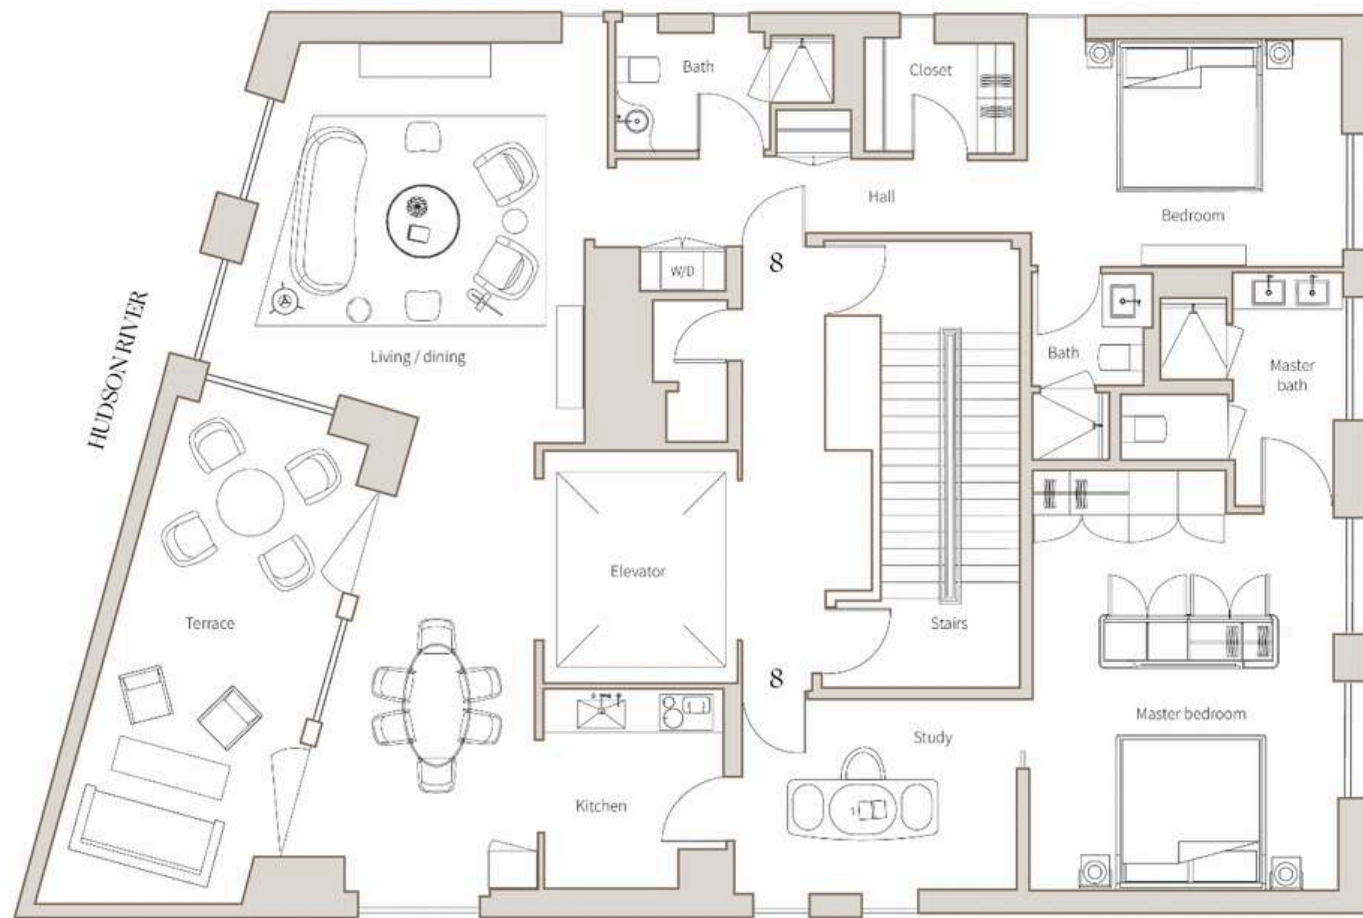

PET WALKING, GROOMING AND VETERINARY

The concierge will be able to organise any necessary arrangements for residents' pets.

*Additional charges may apply.

RESIDENCE 8 - PENTHOUSE - TOTAL 2,285 SQ. FT. + 250 SQ. FT. / 213 SQ. M.