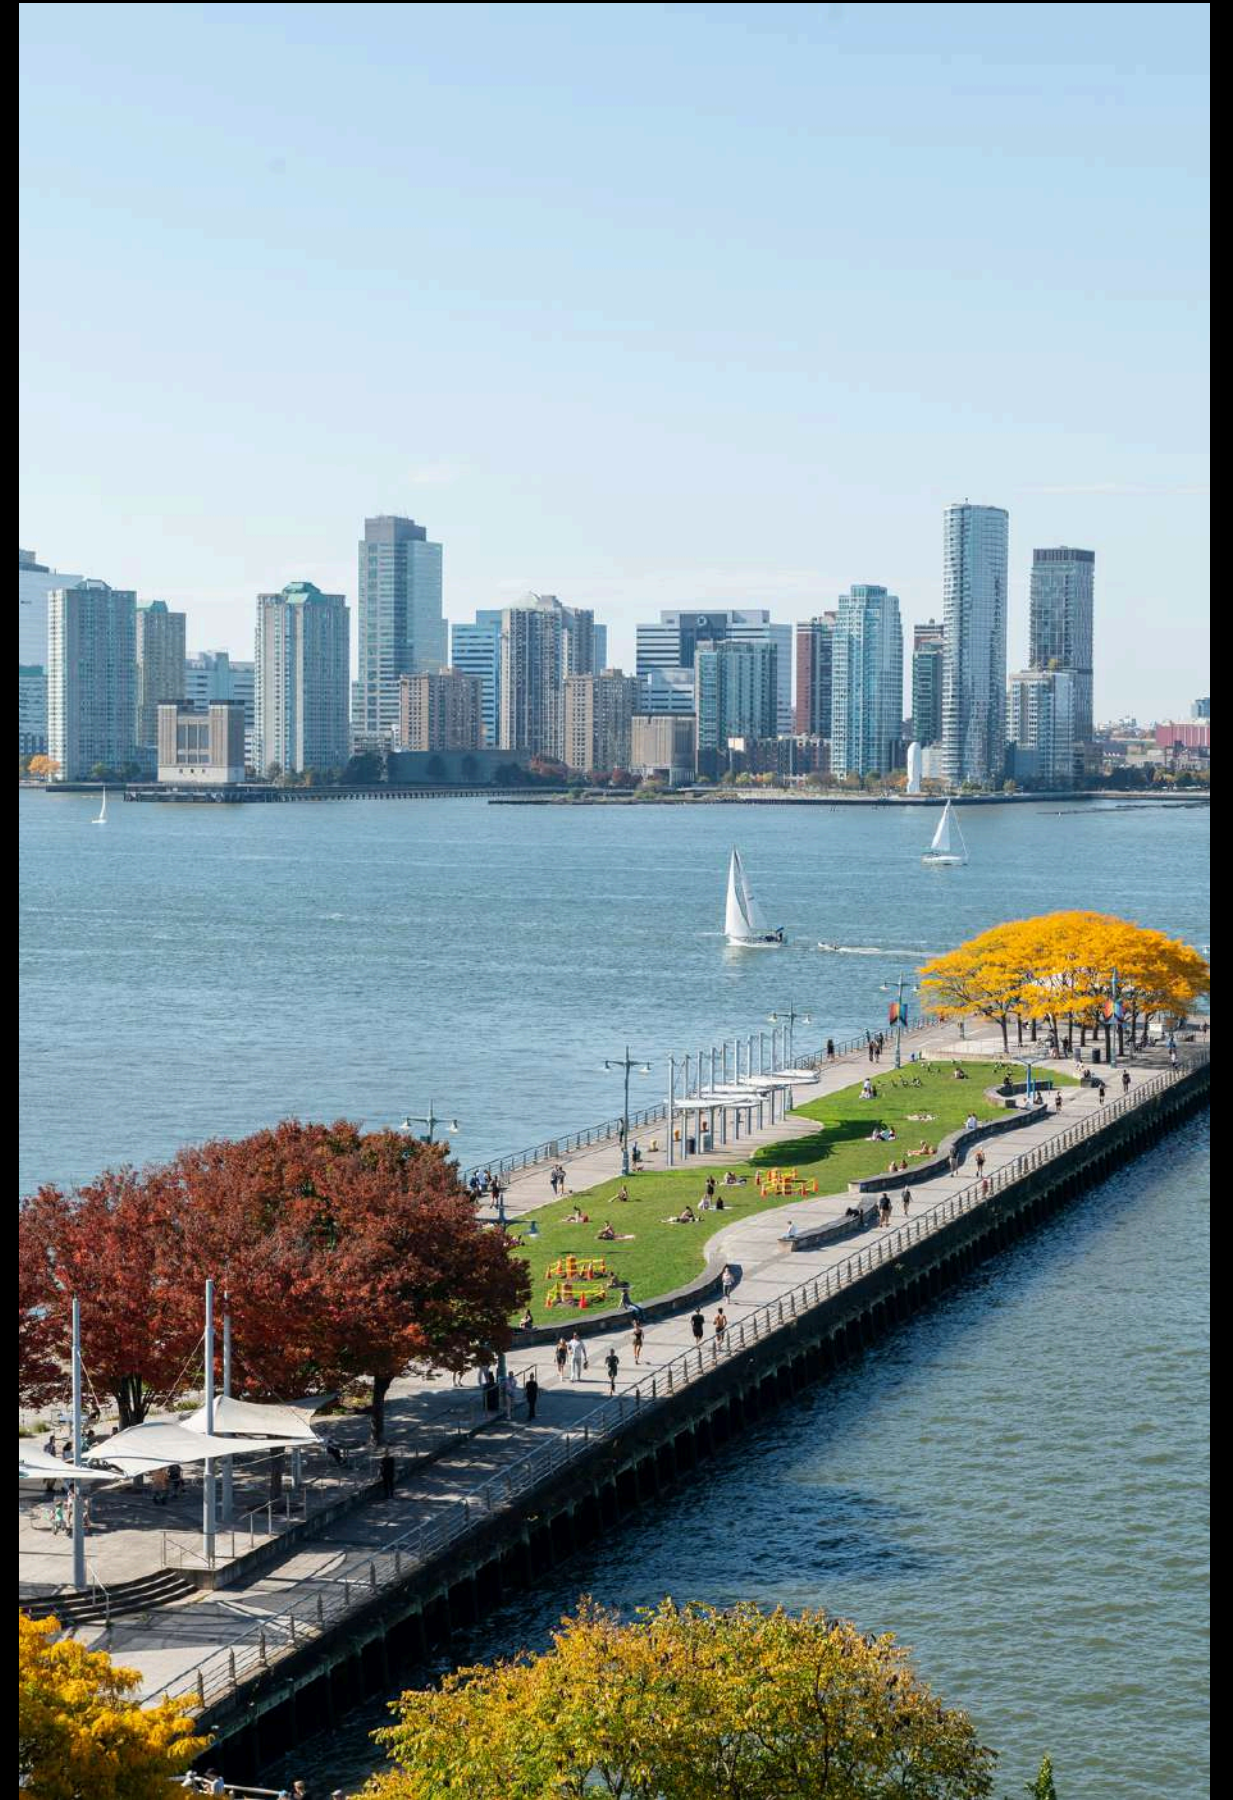

Whether you're starting your day with a cup of tea or ending it with a chic cocktail gathering with friends at sunset, Maison Hudson's Rooftop is the perfect place to be.

MAISON HUDSON

JEWEL BOX RESTAURANT