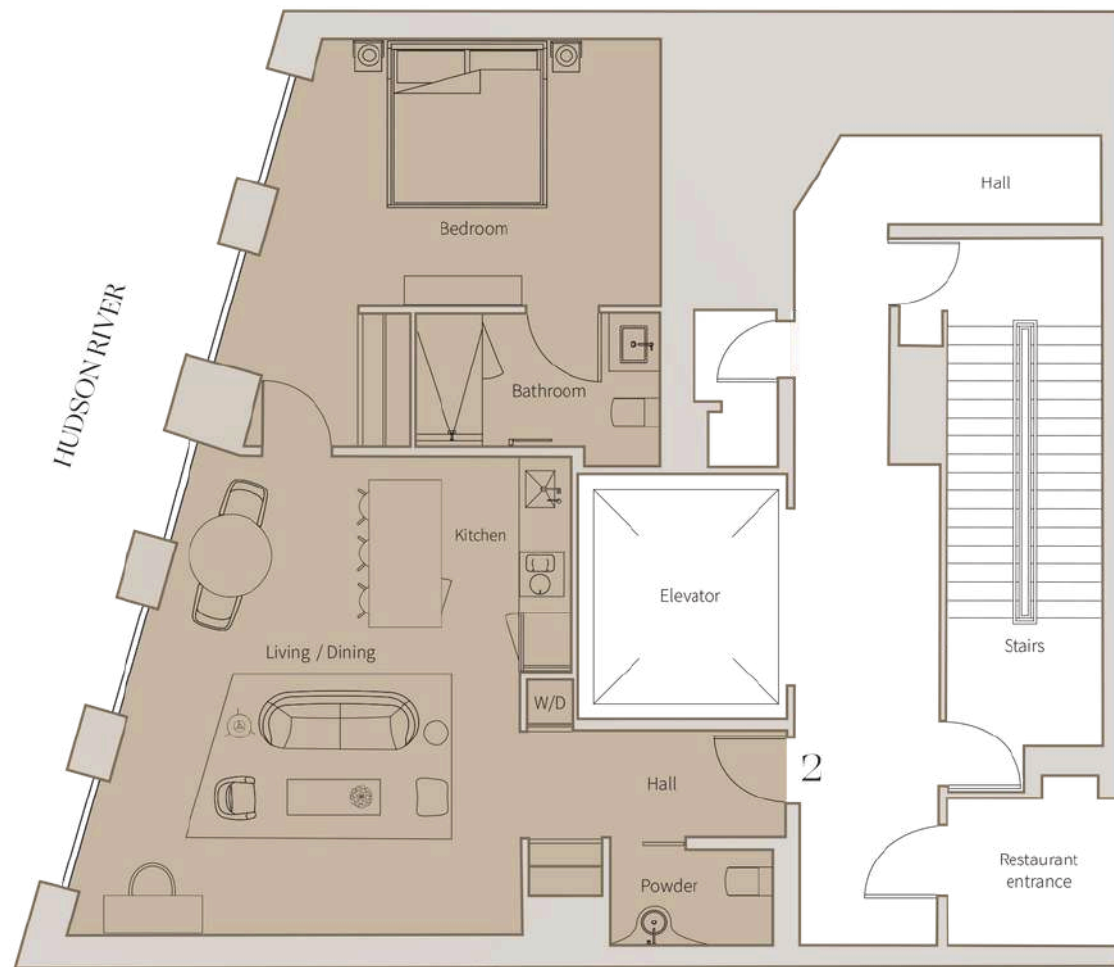

Living

Kitchen

Dining

Bathroom

RESIDENCE 2 – TOTAL 971 SQ. FT. / 90 SQ. M.

RESIDENCE 2

Located on the second floor, Residence 2 is a grand 971 sq. ft one-bedroom, two-bathroom residence that exudes luxury and comfort. This residence features a spacious and inviting living area, as well as a fully fitted and elegantly appointed kitchen. The full-length windows in the living area and bedroom offer breathtaking views of the Hudson River, infusing the entire space with natural light and warmth.

FLOOR	RESIDENCE	TYPE		SIZE	
		Bedroom	Bathrooms	sq. ft.	sq. m.
2nd	2	1	2	971	90

Living

Kitchen

Dining

Bedroom

Soak Up the Sun

Rooftop

As a resident, you have exclusive access to this urban oasis, with its unparalleled views of the city that never sleeps, from sunrise to sunset.