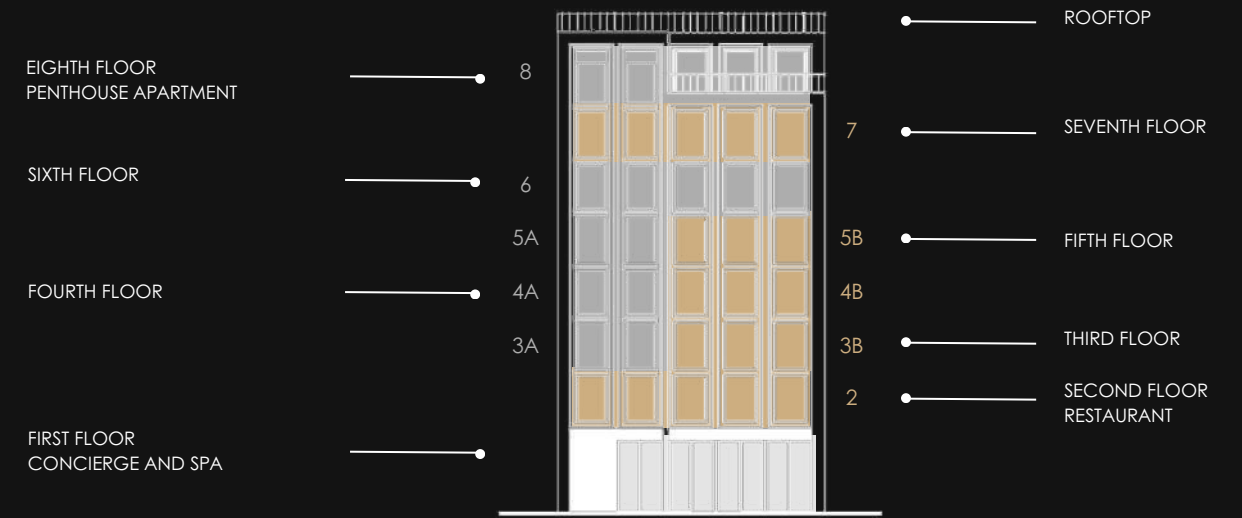

MAISON HUDSON

Residences

Each residence has been exquisitely designed by internationally renowned, New York based designer Thomas Juul-Hansen LLC

- One penthouse residence - 2 bedrooms - 8th floor
- One grand residence - 2 bedrooms - 7th floor
- One grand residence - 3 bedrooms - 6th floor
- Two residences - 2 bedrooms - 3rd and 4th floor
- Five residences - 1 bedroom - 2th, 3rd, 4th and 5th floor

Floor	Residence	Bedrooms	Bathrooms	Size		Terraces (sq.ft.)
				sq.ft.	sq. m.	
8th	8	2	3	2,285	213	250
7th	7	2	3	2,205	205	
6th	6	3	4	2,205	205	
5th	5B	1	2	1,211	113	
5th	5A	1	2	811	75	
4th	4B	2	3	1,211	113	
4th	4A	1	2	811	75	
3rd	3B	2	3	1,211	113	250
3rd	3A	1	2	811	75	120
2nd	2	1	2	971	90