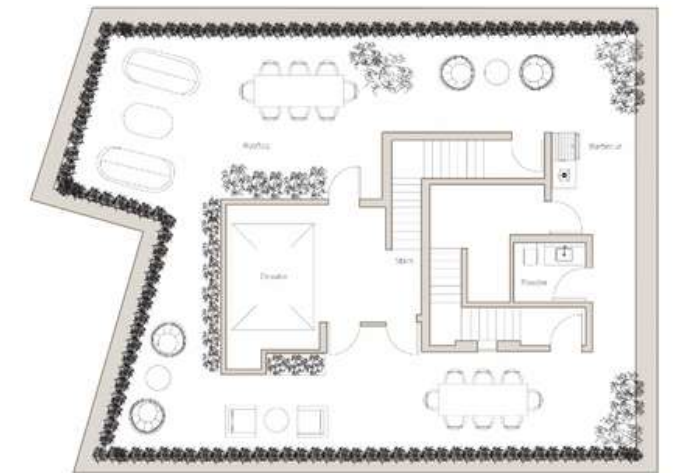

FLOOR	RESIDENCE	TYPE		SIZE	
		Bedroom	Bathrooms	sq. ft.	sq. m.
2nd	2	1	2	971	90

Living

Kitchen

Dining

Bedroom

Soak Up the Sun

Rooftop

As a resident, you have exclusive access to this urban oasis, with its unparalleled views of the city that never sleeps, from sunrise to sunset.