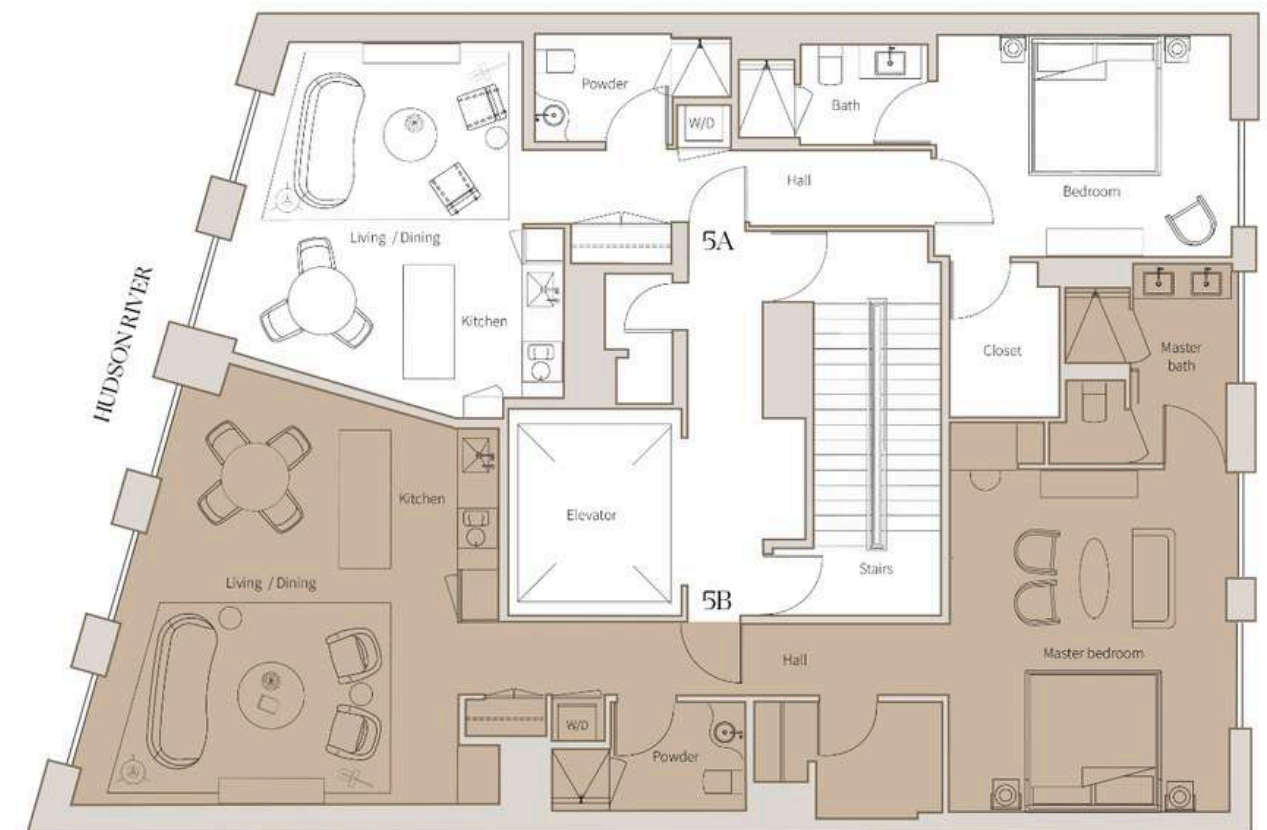

Indulge in the ultimate luxury living experience in this grand, three-bedroom, four-bathroom residence occupying the entire sixth floor. Boasting 2205 sq. ft. of living space, this breathtaking home offers an expansive living and entertaining area, a dining area that can comfortably seat eight guests, and an impressive open kitchen. The three bedrooms offer ample space for privacy and relaxation, while the open living areas provide the ideal setting for hosting guests or special events. This grand residence is the epitome of luxury and sophistication, complete with all the amenities and finishes you would expect in a high-end home.

FLOOR	RESIDENCE	TYPE		SIZE	
		Bedrooms	Bathrooms	sq. ft.	sq. m.
6th	6	3	4	2,205	205

Master bedroom

Guest bedroom

Kid bedroom

Master bathroom

Powder room

- RESIDENCE 5A - TOTAL 811 SQ. FT. / 75 SQ. M.
- RESIDENCE 5B - TOTAL 1,211 SQ. FT. / 113 SQ. M.

RESIDENCE 5B

Escape the hustle and bustle of New York City in Residence 5B, a contemporary and welcoming 1211 sq. ft. two-bathroom and one-grand-bedroom residence located on the fifth floor. With its spacious master bedroom, expansive walk-in wardrobe, cozy living and dining room, and fully equipped marble kitchen, this luxurious residence is a peaceful oasis in the heart of the city. This spacious and elegantly designed residence offers a perfect balance of functionality and style, providing the ideal setting for both relaxation and entertaining.