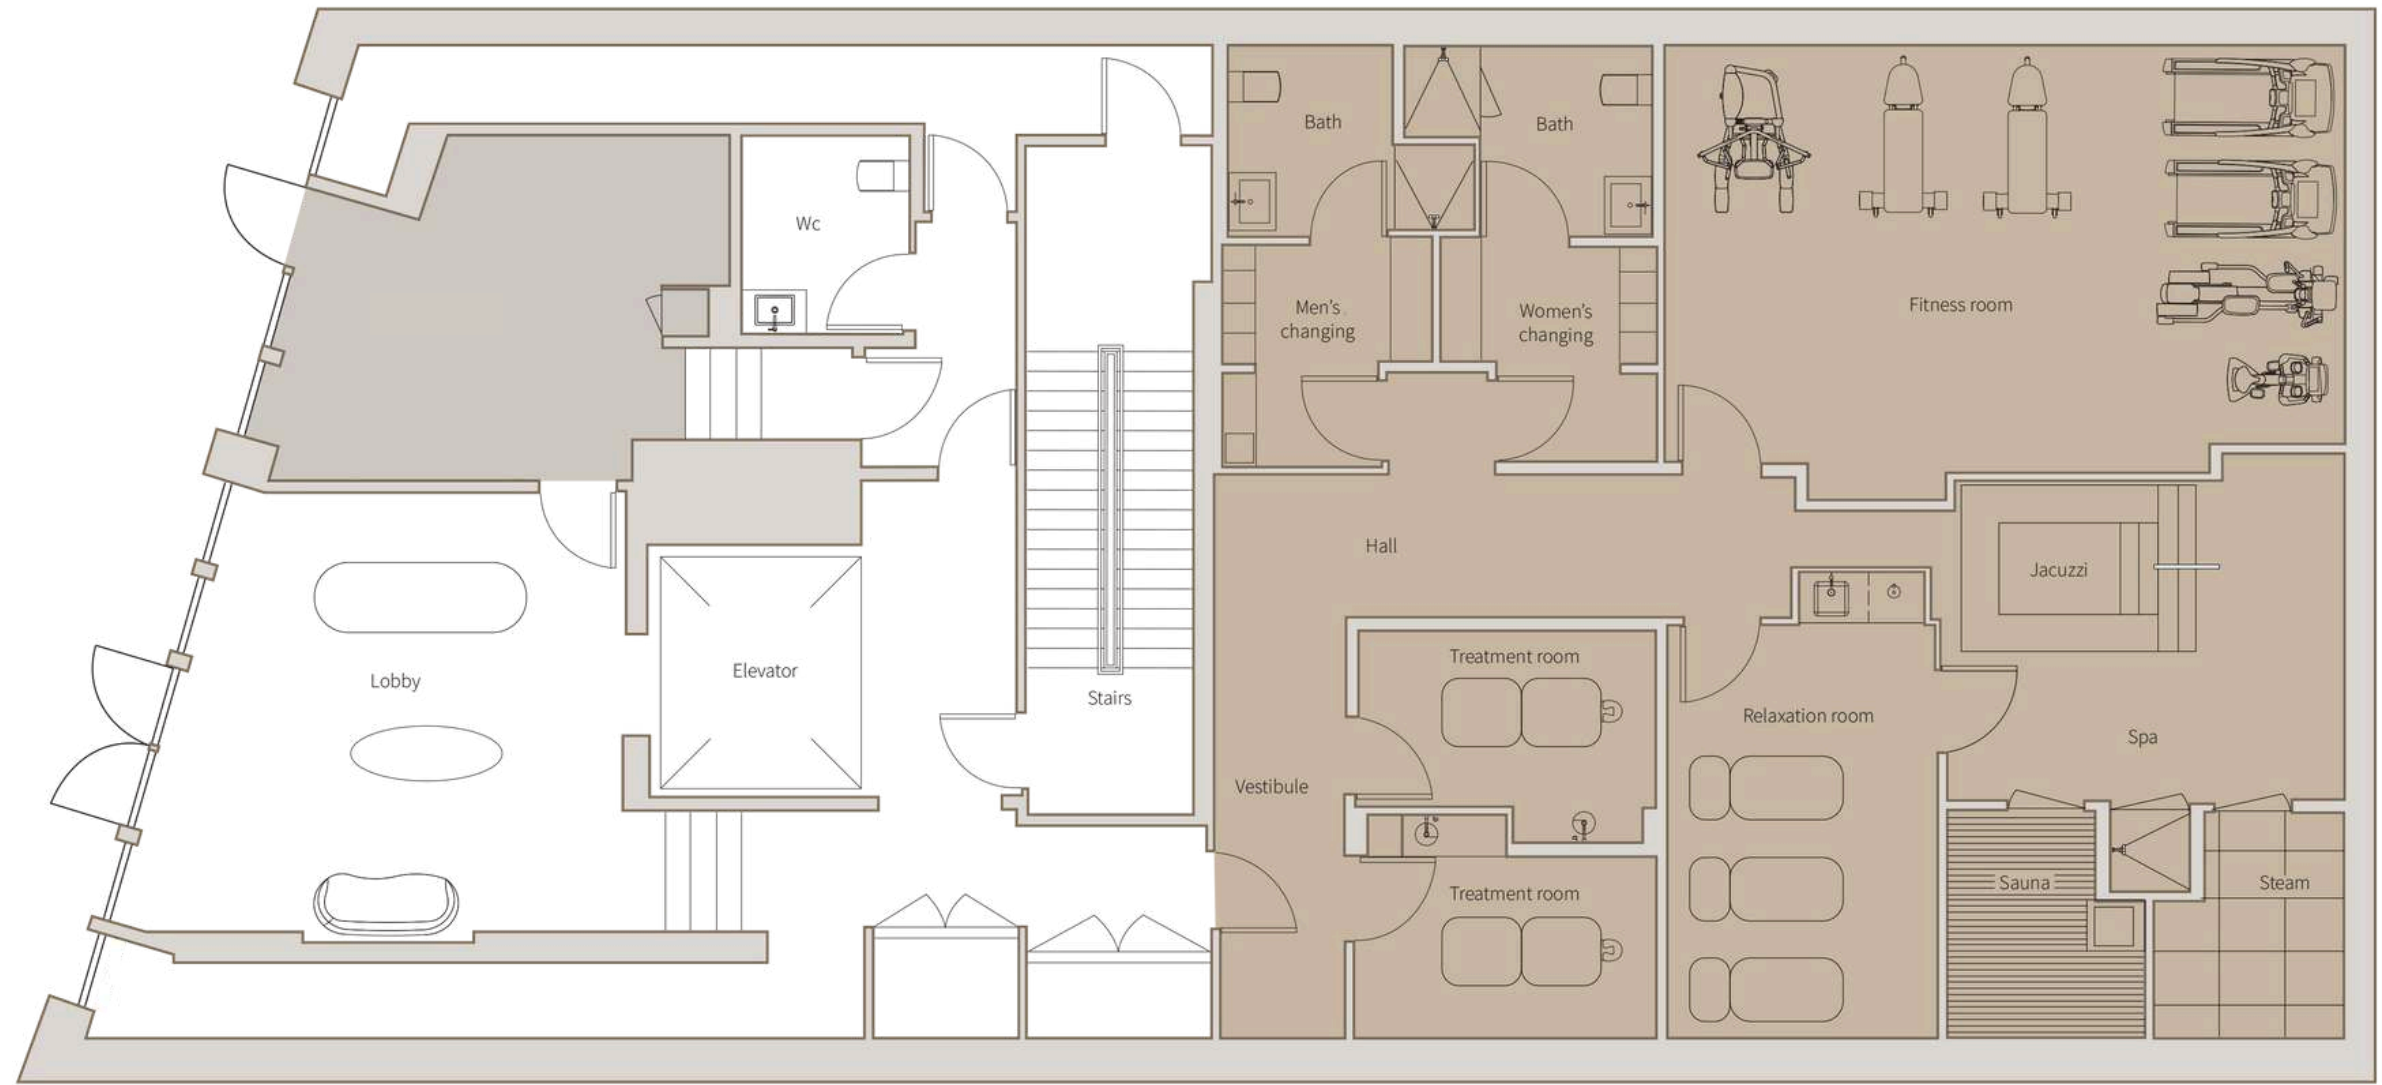

- SPA & GYMNASIUM
- RECEPTION & STAIRS