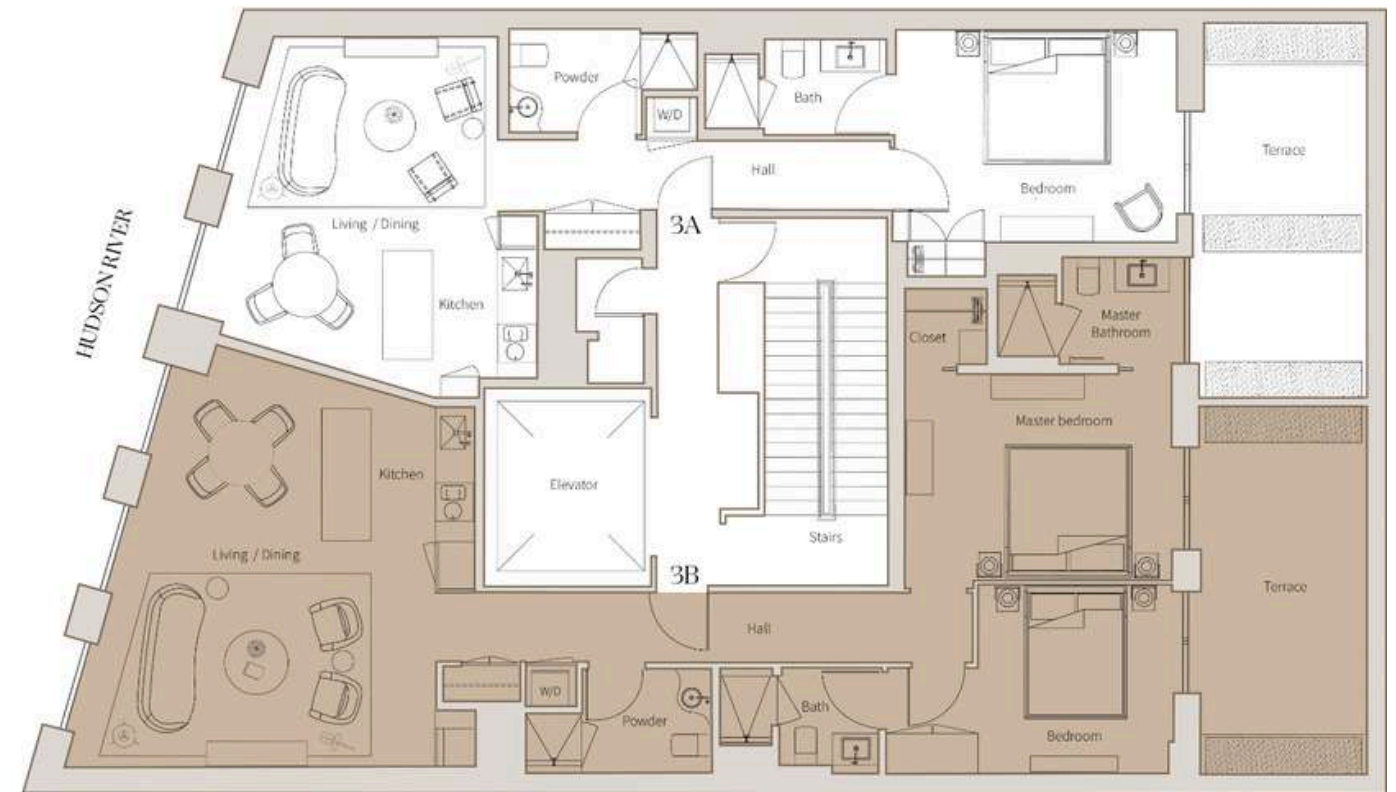

FLOOR	RESIDENCES	TYPE		SIZE	
		Bedrooms	Bathrooms	sq. ft.	sq. m.
4th	4A	1	2	811	75
	4B	2	3	1,211	113

Living

Kitchen

Dining

Bathroom

- RESIDENCE 3A - TOTAL 811 SQ. FT. + 120 SQ. FT. / 75 SQ. M.
- RESIDENCE 3B - TOTAL 1,211 SQ. FT. + 250 SQ. FT. / 113 SQ. M.

RESIDENCE 3B

Located on the third floor, Residence 3B is a generously proportioned 1211 sq. ft. two-bedroom, three-bathroom residence that exudes luxury and sophistication. This residence boasts a grand living and dining area, a fully fitted and equipped kitchen, and a vast terrace connecting the two bedrooms, offering a secluded sanctuary from the bustling city below.