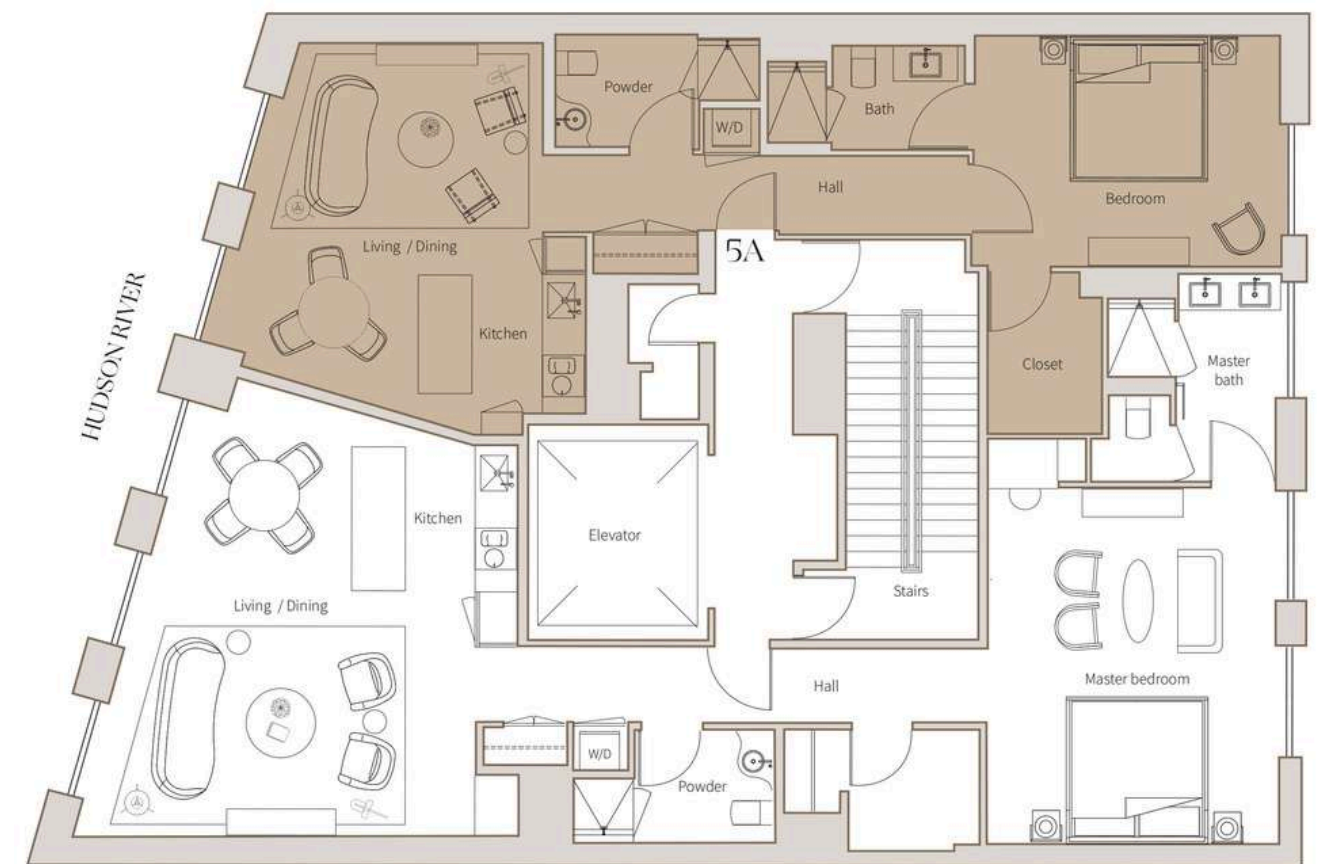

RESIDENCE 5A

Experience the epitome of elegance and luxury in Residence 5A, a stunning 811 sq. ft. one-bedroom, two-bathroom residence located on the fifth floor. The open concept living and dining room, paired with a fully fitted and equipped kitchen, provide the perfect setting for a memorable stay. The thoughtfully designed layout maximizes natural light and river views, making the space feel airy and luminous. This residence is the perfect blend of form and function, providing a sophisticated and comfortable living experience.

RESIDENCE 5A - TOTAL 811 SQ. FT. / 75 SQ. M.

RESIDENCE 5B - TOTAL 1,211 SQ. FT. / 113 SQ. M.

FLOOR	RESIDENCES	TYPE		SIZE	
		Bedrooms	Bathrooms	sq. ft.	sq. m.
5th	5A	1	2	811	75
	5B	1	2	1,211	113