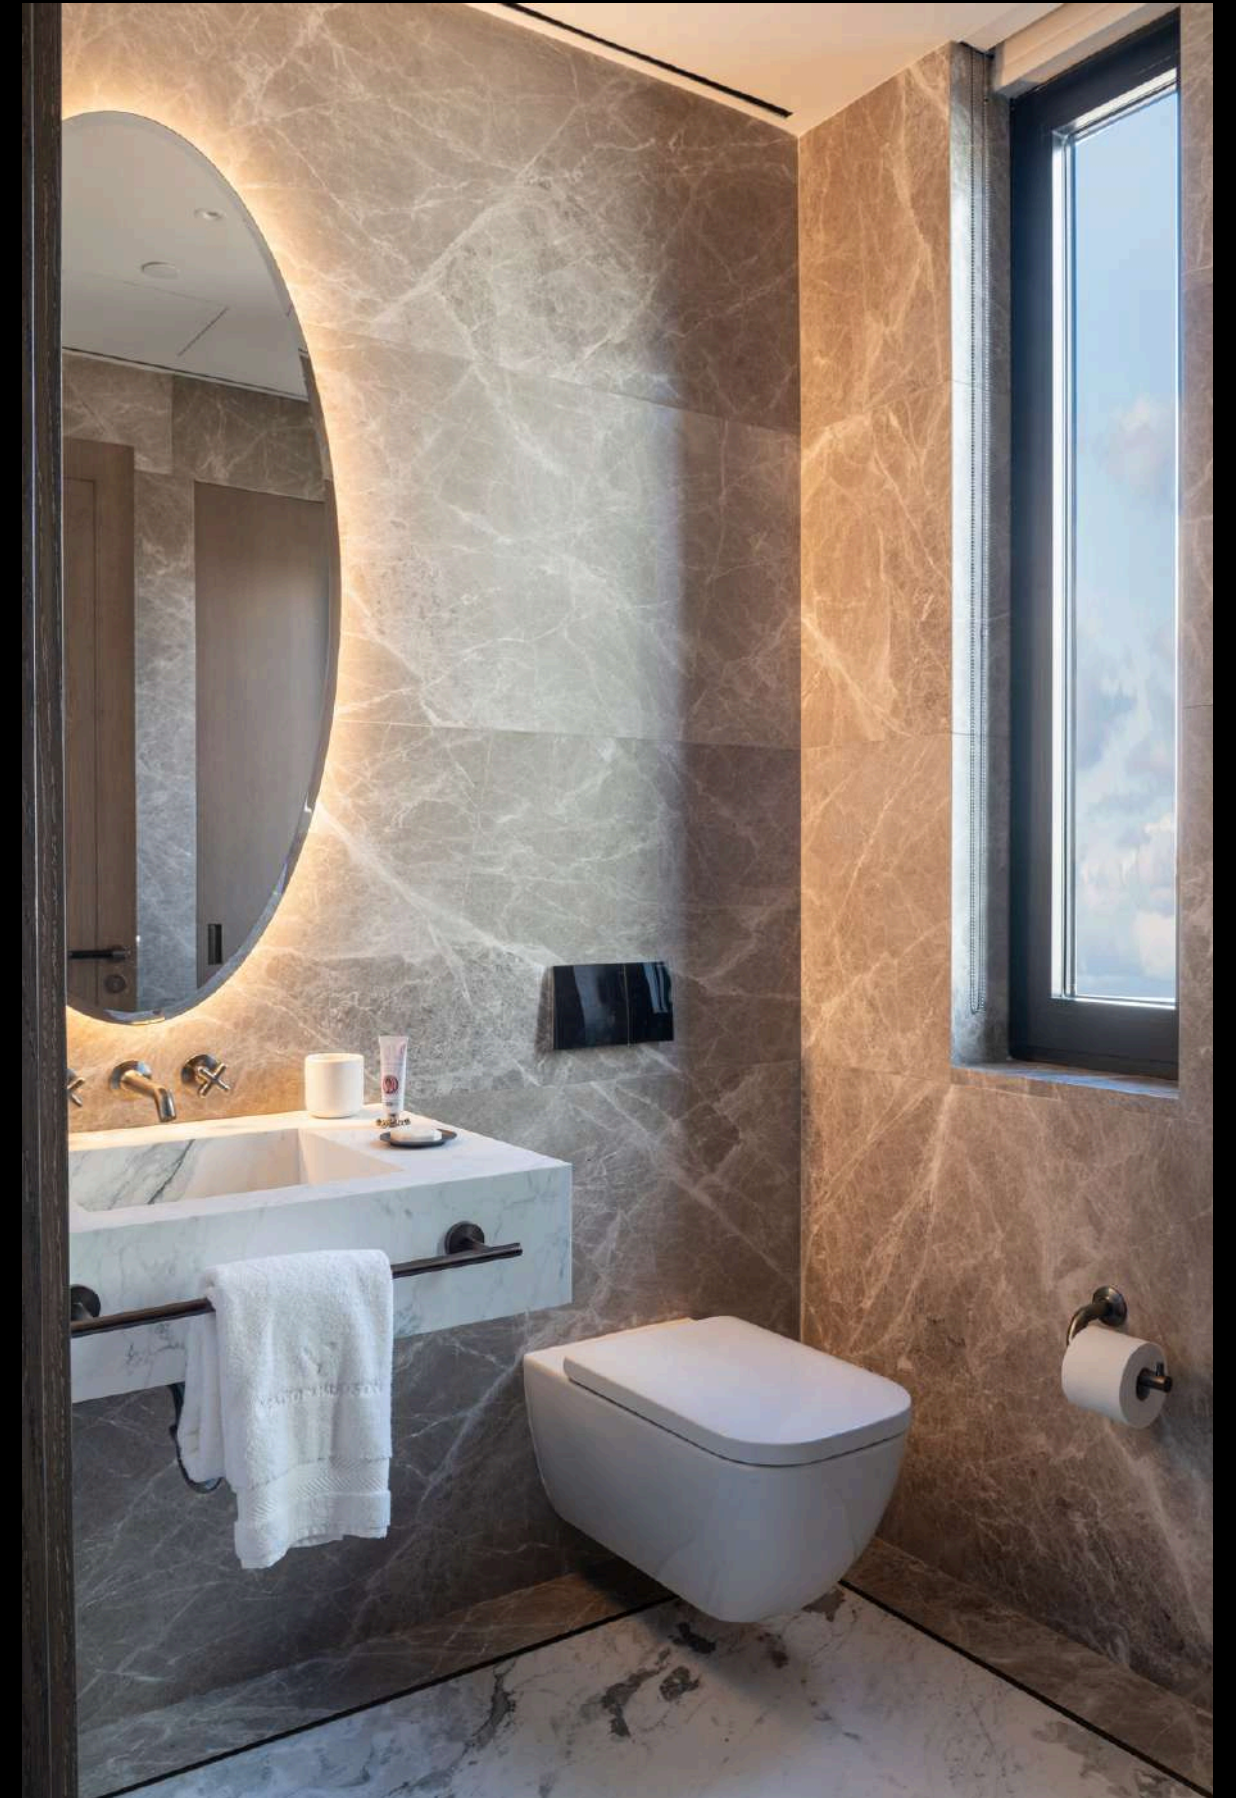

Powder room