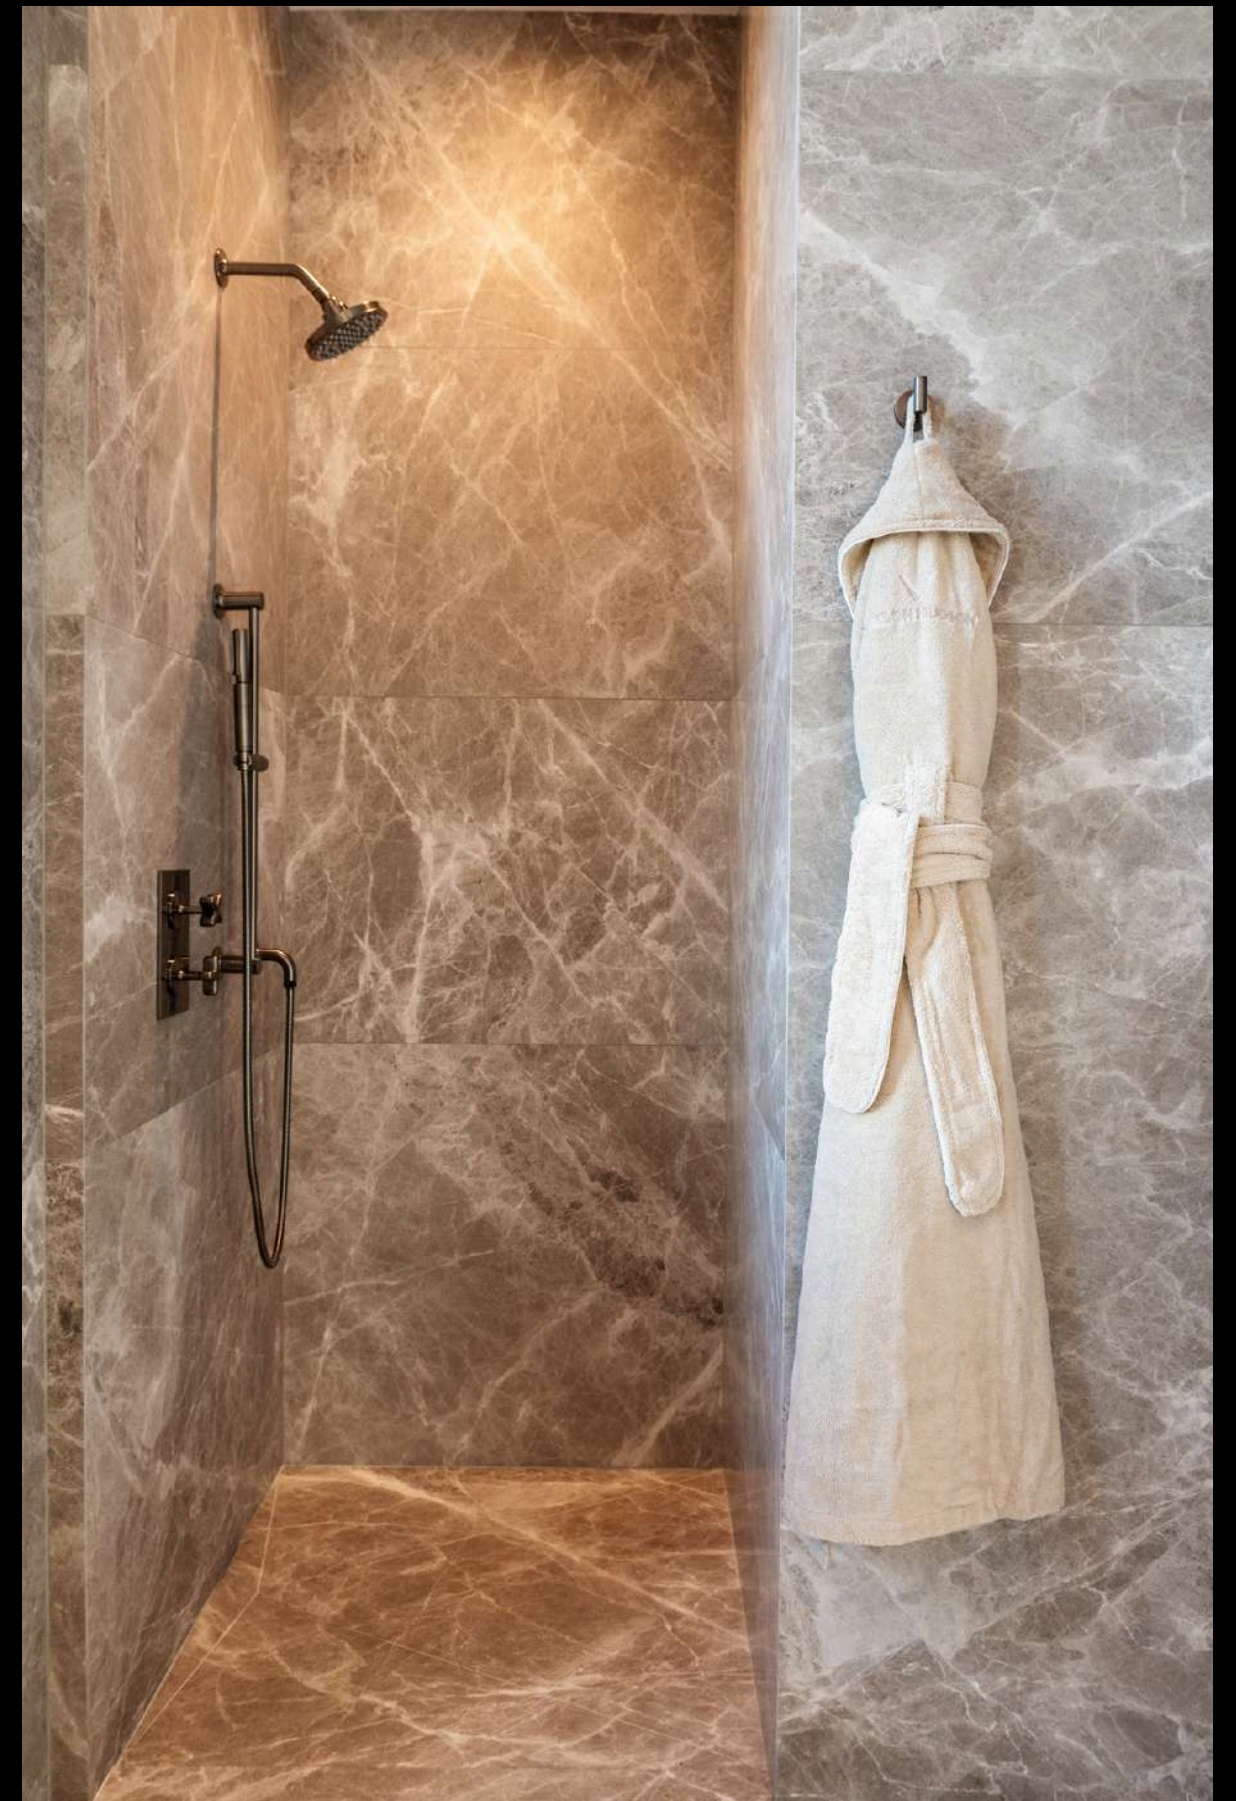

Powder room