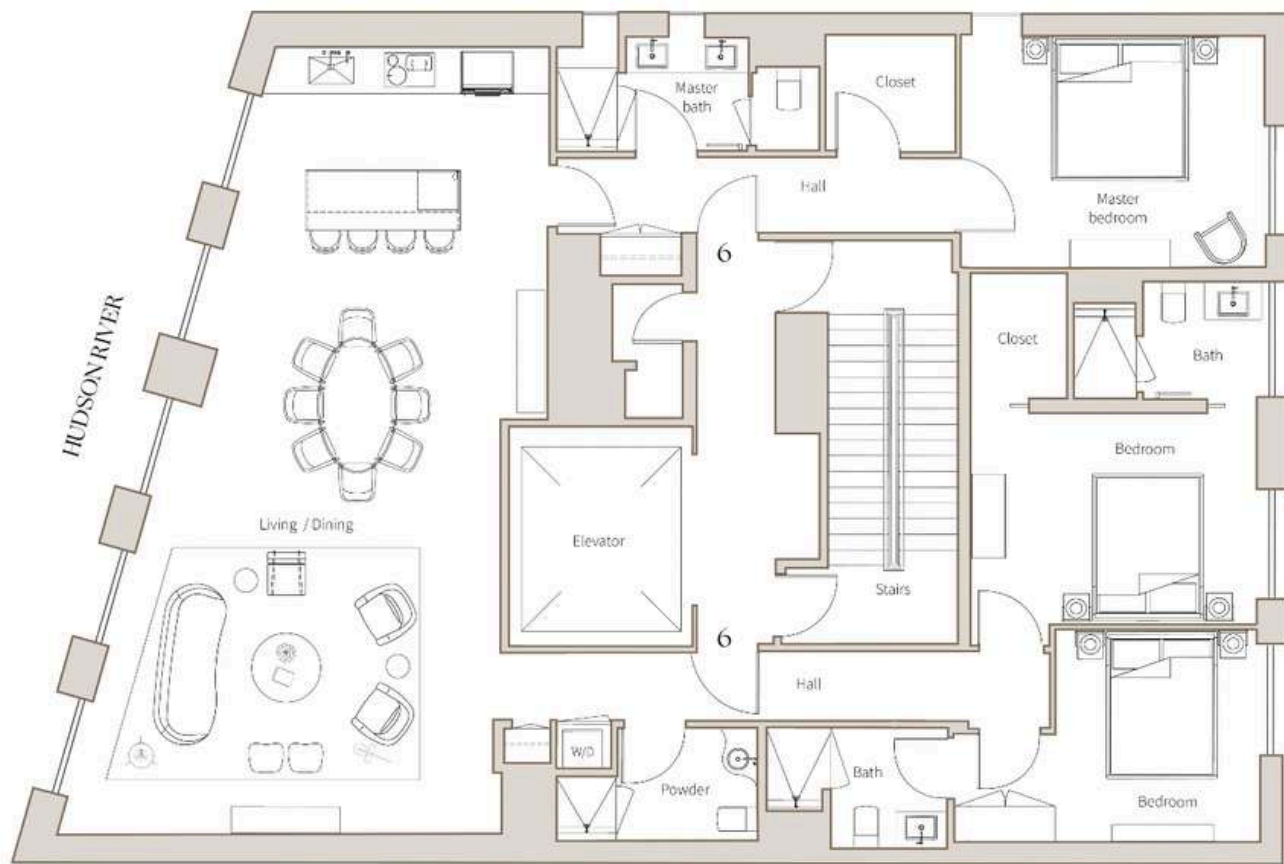

RESIDENCE 7

Experience the height of luxury and elegance in this iconic two-bedroom, three-bathroom residence occupying the entire seventh floor. With 2205 sq. ft. of living space, this sumptuous residence offers an expansive living and entertaining area, a dining area that can comfortably seat eight guests, an impressive show kitchen and a spacious master bedroom with an expansive walk-in wardrobe. The panoramic views of Hudson River and lower Manhattan add to the ambiance, making this residence the perfect place to entertain guests, while also providing a serene and peaceful retreat. It's a perfect blend of luxury, functionality and style, making it the perfect place to call home.

FLOOR	RESIDENCE	TYPE		SIZE	
		Bedrooms	Bathrooms	sq. ft.	sq. m.
7th	7	2	3	2,205	205

Master bedroom

Master bedroom

Guest bedroom

Master bathroom

Powder room

RESIDENCE 6 - TOTAL 2,205 SQ. FT. / 205 SQ. M.

RESIDENCE 6

Indulge in the ultimate luxury living experience in this grand, three-bedroom, four-bathroom residence occupying the entire sixth floor. Boasting 2205 sq. ft. of living space, this breathtaking home offers an expansive living and entertaining area, a dining area that can comfortably seat eight guests, and an impressive open kitchen. The three bedrooms offer ample space for privacy and relaxation, while the open living areas provide the ideal setting for hosting guests or special events. This grand residence is the epitome of luxury and sophistication, complete with all the amenities and finishes you would expect in a high-end home.