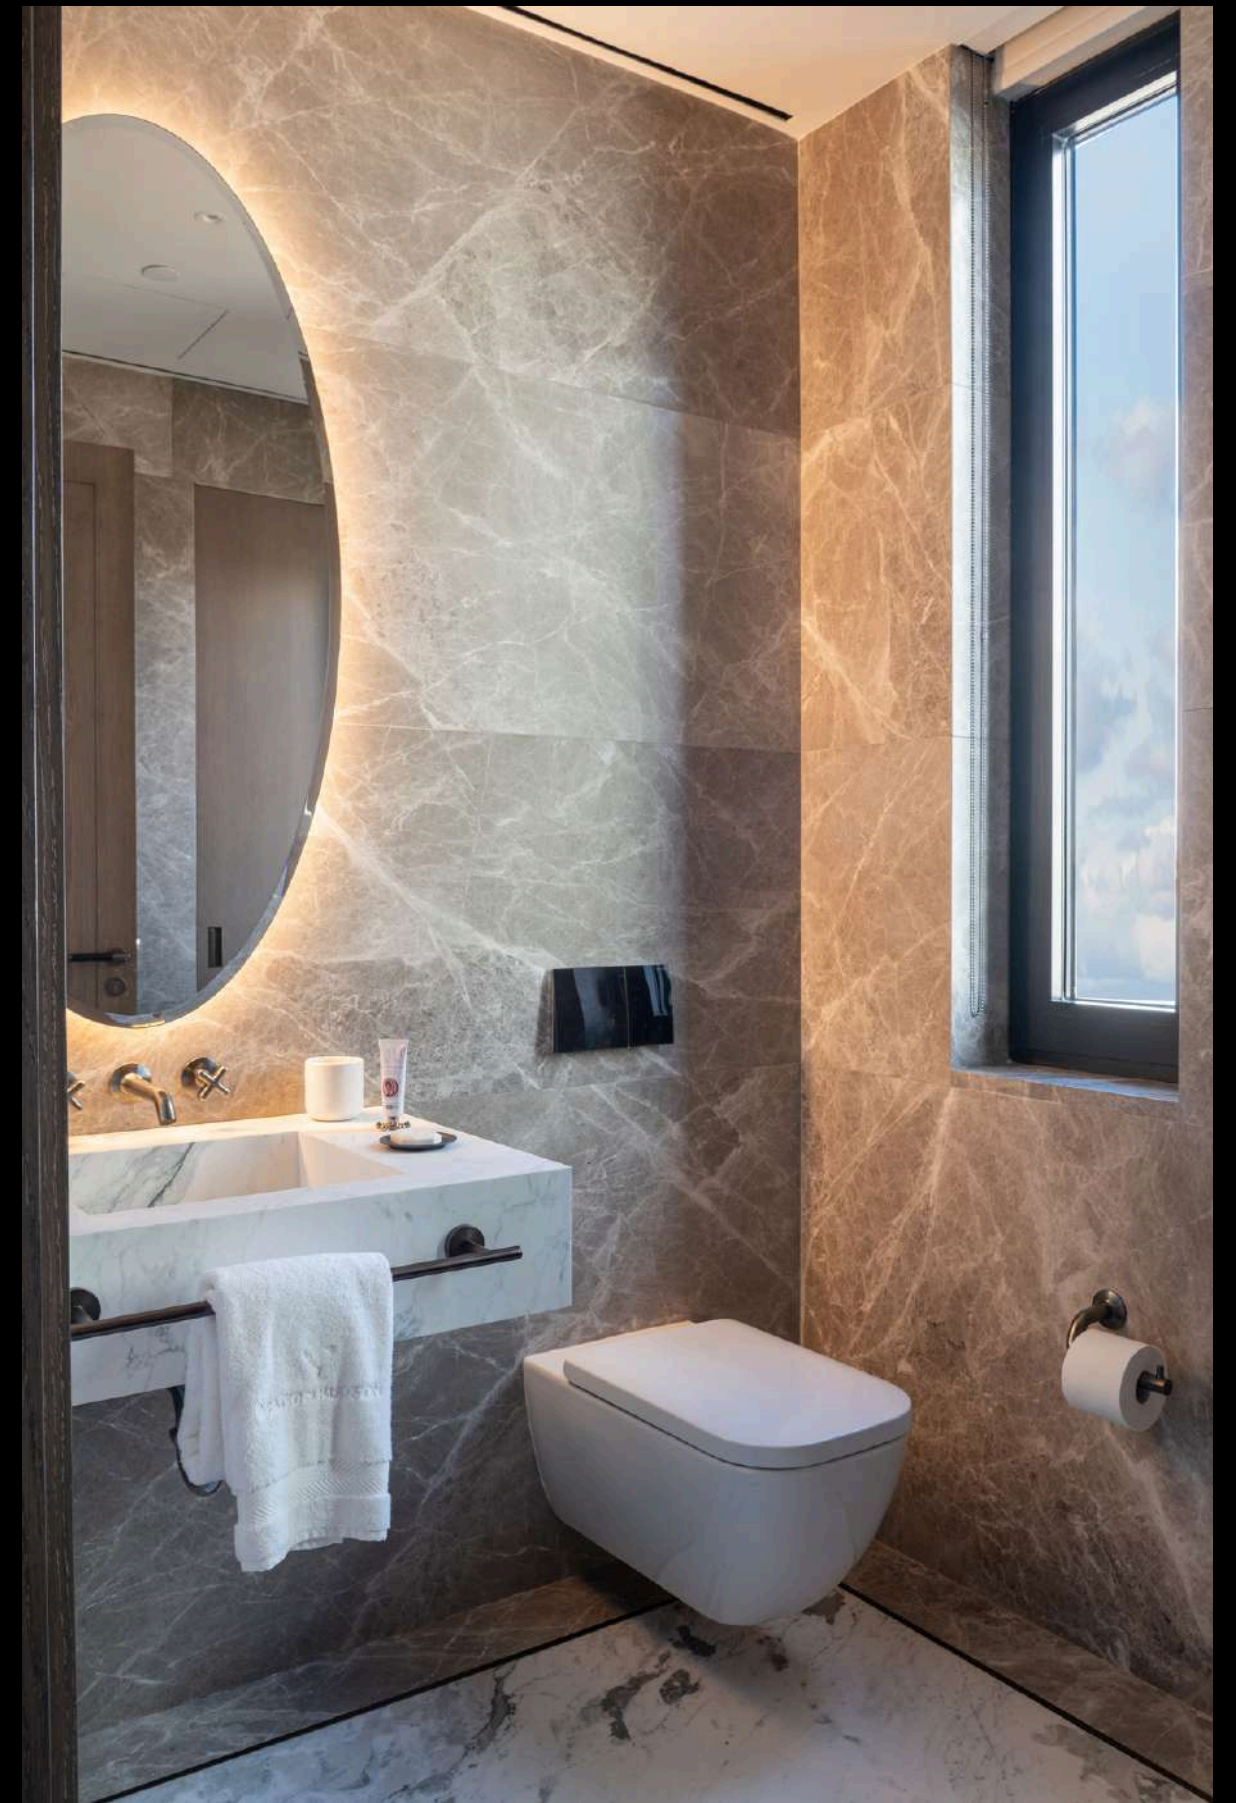

Powder room