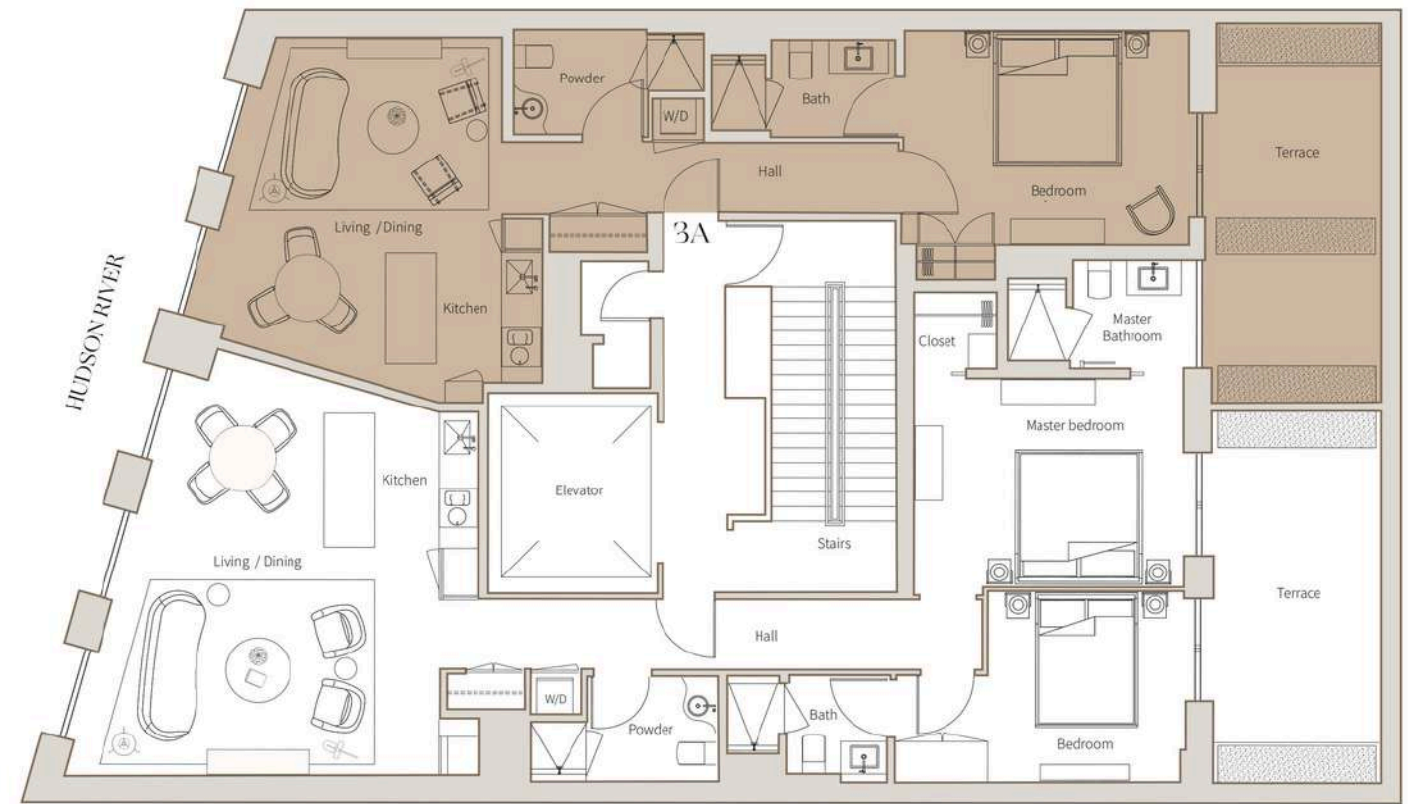

RESIDENCE 3A

Located on the third floor, Residence 3A is a warm and inviting 811 sq. ft. one-bedroom, two-bathroom residence designed for comfort and relaxation. This residence boasts an intimate living and dining area, a fully equipped kitchen, and a secluded terrace located just off the bedroom and facing east, providing a tranquil retreat amidst the hustle and bustle of the city.

- RESIDENCE 3A - TOTAL 811 SQ. FT. + 120 SQ. FT. / 75 SQ. M.
- RESIDENCE 3B - TOTAL 1,211 SQ. FT. + 250 SQ. FT. / 113 SQ. M.

FLOOR	RESIDENCES	TYPE		SIZE		TERRACES
		Bedrooms	Bathrooms	sq. ft.	sq. m.	sq. ft.
3rd	3A	1	2	811	75	120
	3B	2	3	1,211	113	250