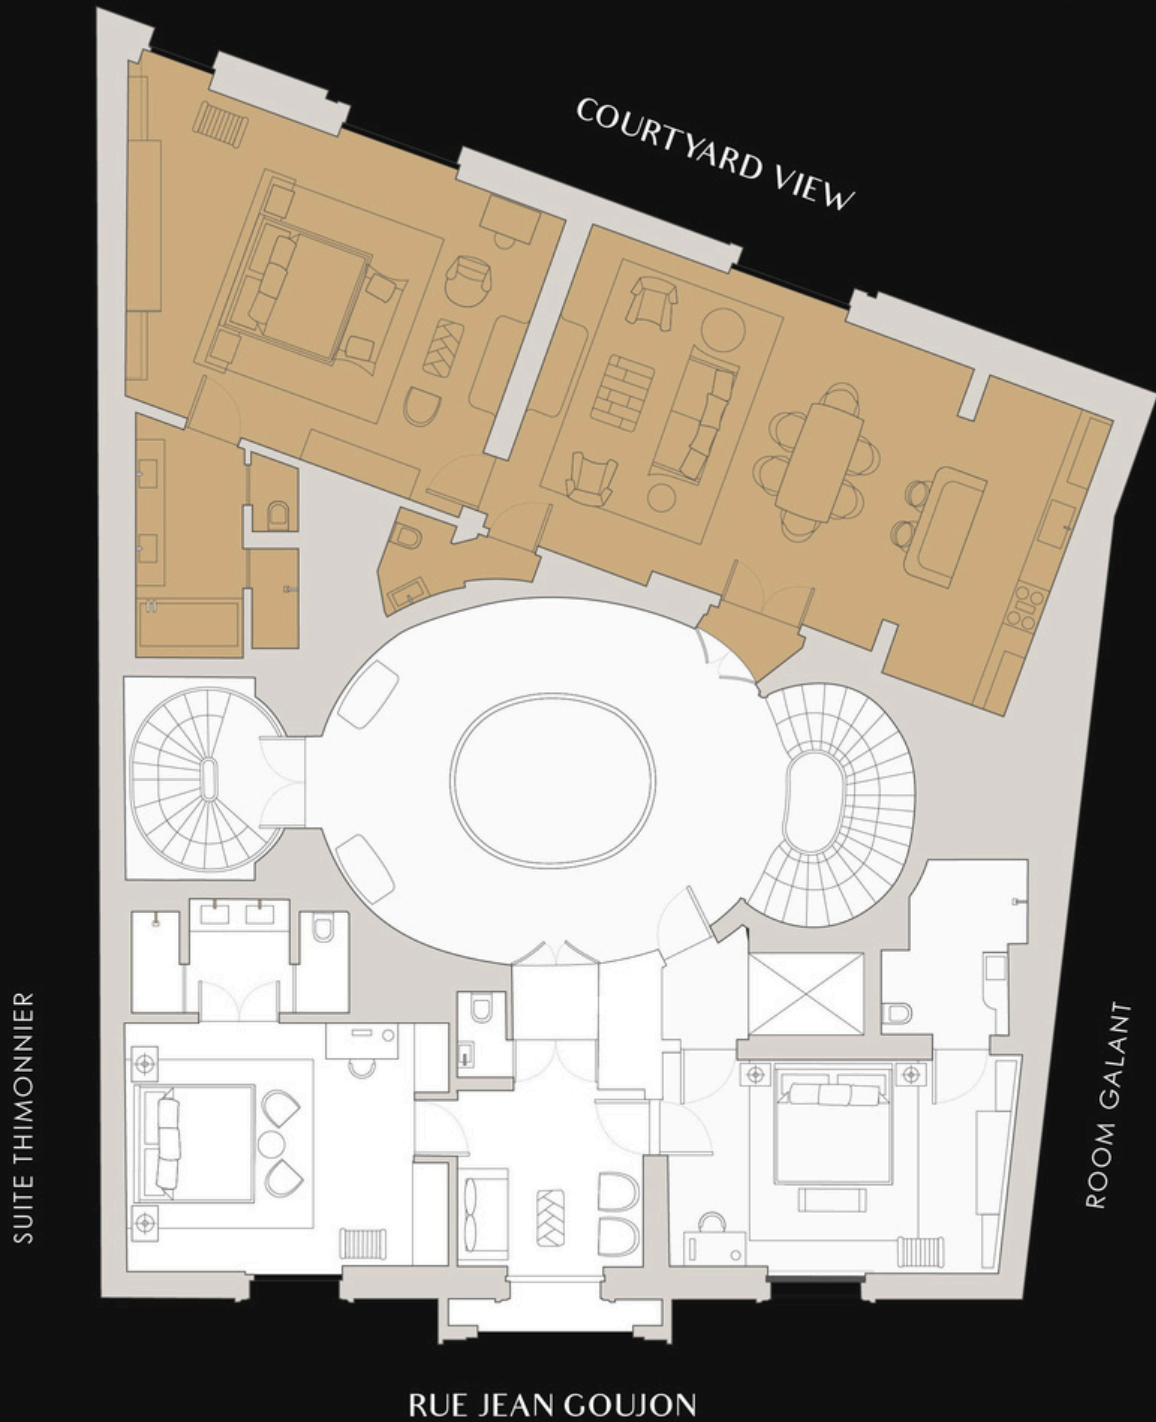

MAISON VILLEROY  
PARIS

YOUR PARISIAN PIED-À-TERRE  
*Signature Suite Villeroy*

110 sqm of pure bliss and refinement. Located on the first floor, signature suite Villeroy is a magnificent high ceiling one-bedroom signature suite offering a most delightful Parisian experience.

# Villeroy Signature Suite

FIRST FLOOR

Room name	Floor	Room Size (sq.m.)	Room Size (sq.ft.)	Connecting to
Premier Room Louis	Upper Ground Floor	31	330	/
Signature Suite Villeroy	1	115	1,240	/
Premier Suite Thimonnier	1	50	540	Premier Room Galant
Premier Room Galant	1	30	320	Premier Suite Thimonnier
Grand Premier Suite Lescot	2	58	630	Grand Premier Suite Antoine
Grand Premier Suite Antoine	2	58	540	Grand Premier Suite Lescot
Premier Suite Bontemps	2	50	320	Premier Room Ernest
Premier Room Ernest	2	30	630	Premier Suite Bontemps
Signature Suite Emprée	3	110	1,190	/
Premier Suite Céleste	3	48	520	/
Premier Room Ardor	3	28	300	/