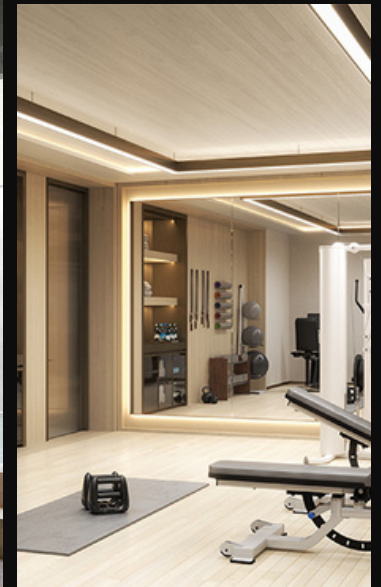

Maison Hudson also offers private member's club experiences. The Circle, is dedicated to the ultimate connoisseurs of the finest savoir-vivre.

DESCRIPTION

- In New-York West Village
- 10 serviced residences
- Private members club
- Marius restaurant
- Spa and gymnasium

MAISON HUDSON
NEW YORK

Access & *privileges*

Exclusive access to members

- Fully equipped gymnasium *
- Spa and wellness facilities *
- Invitation to Circle's private events (chef's club and seasonal celebrations)