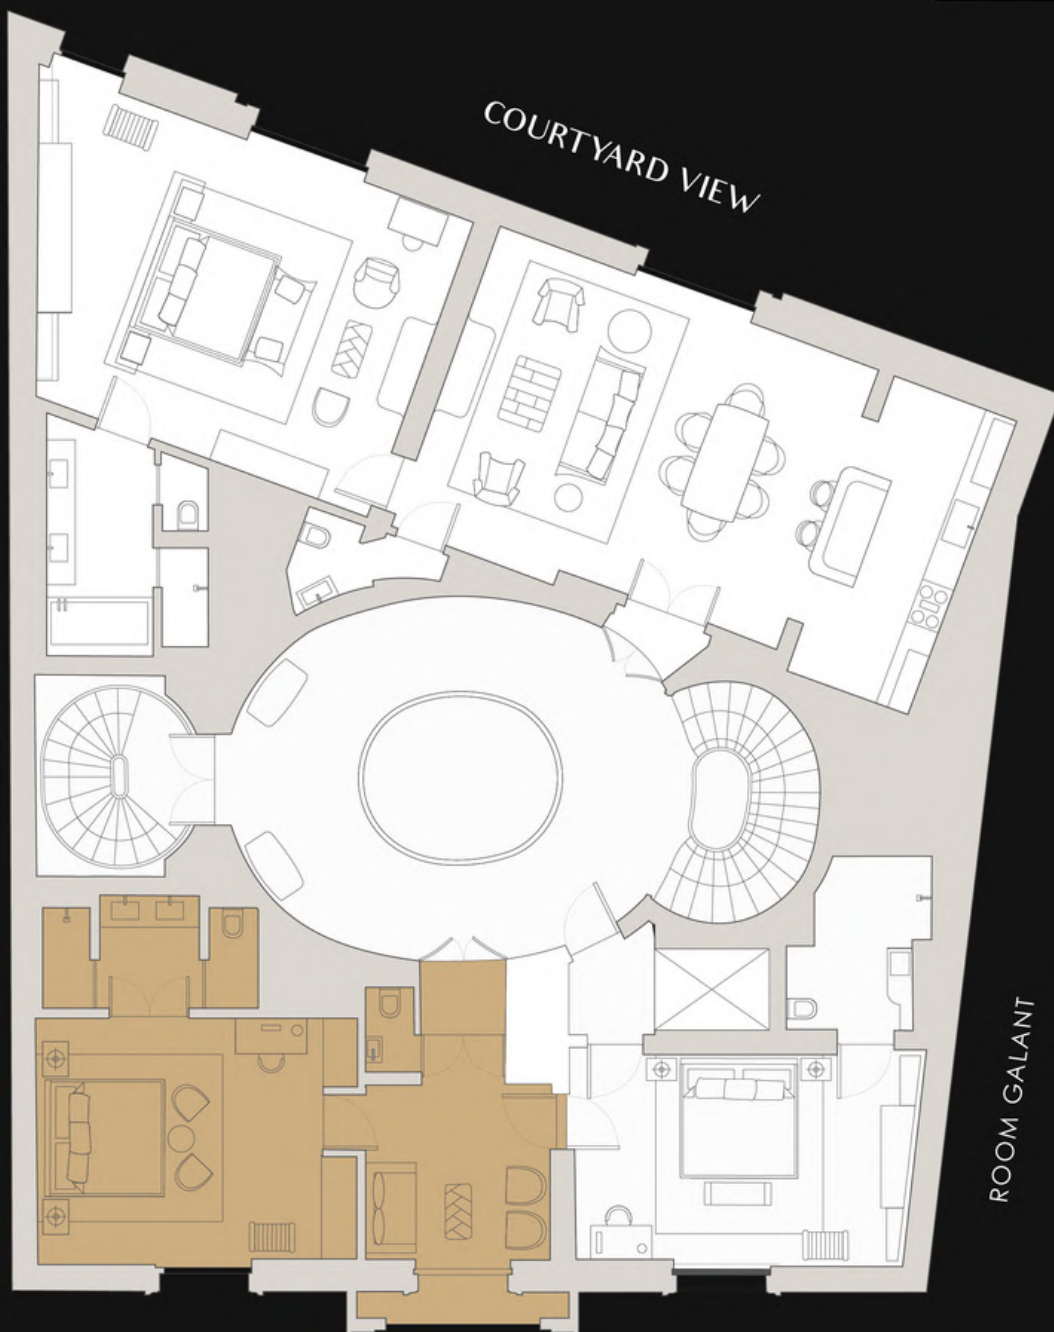

MAISON VILLEROY

YOUR STYLISH HAVEN

Premier Suite *Thimonnier*

To travel to Paris is to travel in style, and Premier Suite Thimonnier reflects this fashion aura like no others.

Incredibly stylish, the 50 sqm suite features expansive ceiling heights on the piano nobile offering a sense of a house in the city. Not to mention the private balcony overlooking rue Jean Goujon.

All the ingredients are reunited for your stay to be the trendiest ever.

Suite Thimonnier can be connected to Chambre Galant to create an exceptional two-bedroom suite of 80 sqm.

Thimonnier

Premier Suite

FIRST FLOOR

APPARTMENT VILLEROY

COURTYARD VIEW

ROOM GALANT

RUE JEAN GOUJON

Room name	Floor	Room Size (sq.m.)	Room Size (sq.ft.)	Connecting to
Premier Room Louis	Upper Ground Floor	31	330	/
Apartment Villeroy	1	115	1,240	/
Premier Suite Thimonnier	1	50	540	Premier Room Galant
Premier Room Galant	1	30	320	Premier Suite Thimonnier
Grand Premier Suite Lescot	2	58	630	Grand Premier Suite Antoine
Grand Premier Suite Antoine	2	58	540	Grand Premier Suite Lescot
Premier Suite Bontemps	2	50	320	Premier Room Ernest
Premier Room Ernest	2	30	630	Premier Suite Bontemps
Apartment Empyrée	3	110	1,190	/
Premier Suite Céleste	3	48	520	/
Premier Room Ardor	3	28	300	/