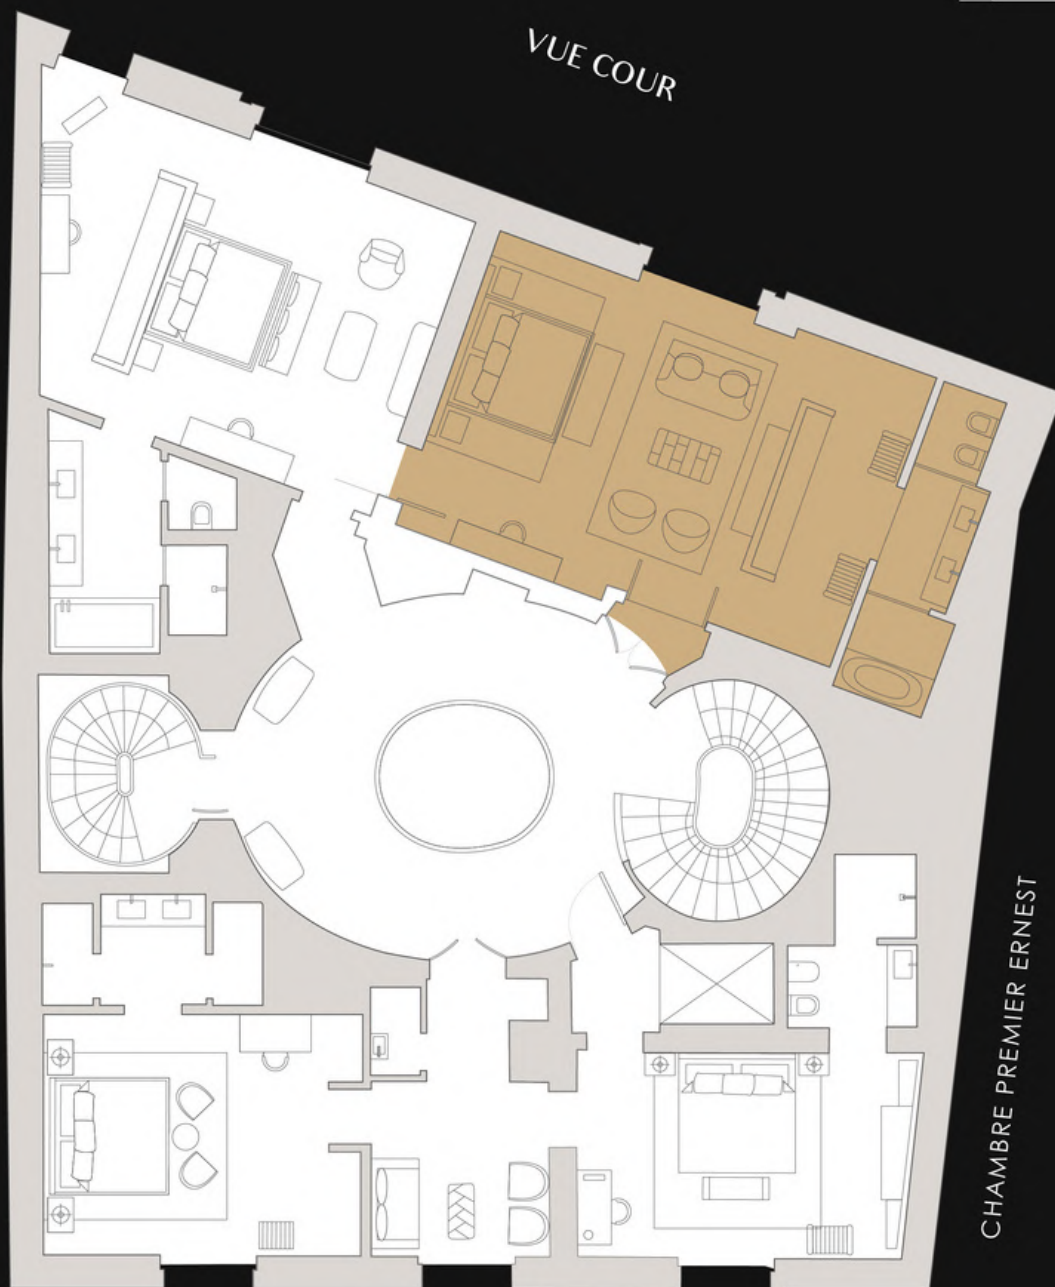

## Grand Premier Suite *Antoine*

If voluminous proportions and a bathroom made for royalty are a must for you, then Grand Premier Suite Antoine is your delightful haven.

Located on the second floor, the 58 sqm residence is perfect for those of you who are looking for the grandeur of a Parisian stay, in the peace and tranquility of a quiet courtyard view.

This suite can be connected to Suite Lescot to create an exceptional two-bedroom Parisian pied-à-terre of 116 sqm.

# Antoine

Suite Grand Premier

2ÈME ÉTAGE

SUITE GRAND PREMIER LESCOT

SUITE PREMIER BONTEMPS

CHAMBRE PREMIER ERNEST

RUE JEAN GOUJON

■ ANTOINE

Suite Grand Premier

Room name	Floor	Room Size (sq.m.)	Room Size (sq.ft.)	Connecting to
Premier Room Louis	Upper Ground Floor	31	330	/
Apartment Villeroi	1	115	1,240	/
Premier Suite Thimonnier	1	50	540	Premier Room Galant
Premier Room Galant	1	30	320	Premier Suite Thimonnier
Grand Premier Suite Lescot	2	58	630	Grand Premier Suite Antoine
Grand Premier Suite Antoine	2	58	540	Grand Premier Suite Lescot
Premier Suite Bontemps	2	50	320	Premier Room Ernest
Premier Room Ernest	2	30	630	Premier Suite Bontemps
Apartment Empyrée	3	110	1,190	/
Premier Suite Céleste	3	48	520	/
Premier Room Ardor	3	28	300	/