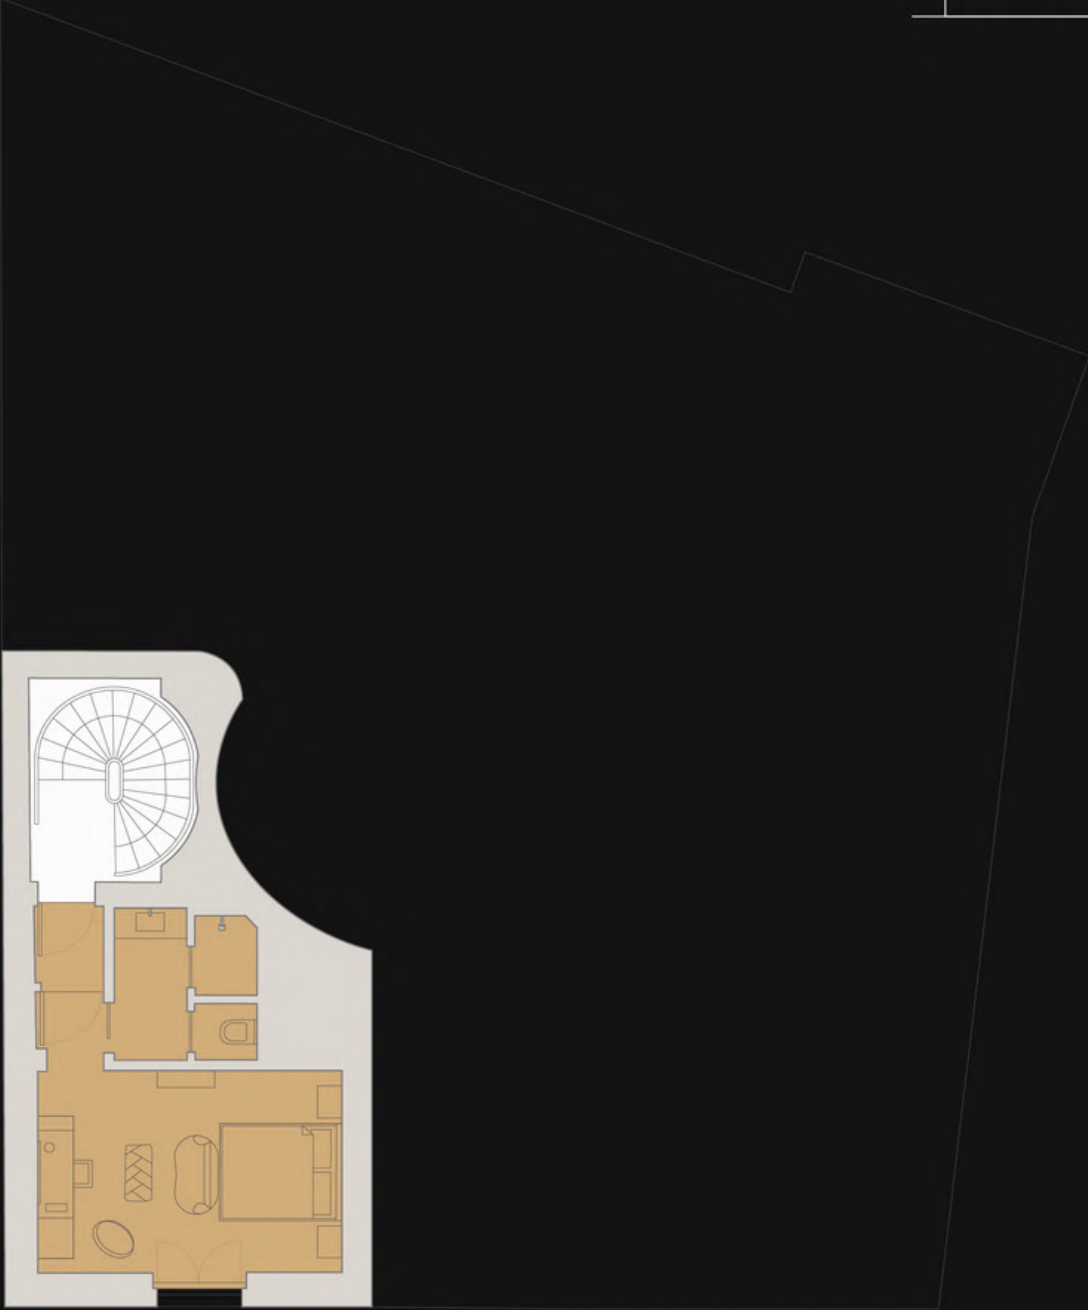

MAISON VILLEROY

YOUR SECRET ROOM

Premier Room *Louis*

With its hidden entrance on the upper ground floor, Premier Room Louis will enchant you with its soothing atmosphere. 31 sqm of pure delicacy and charm in one of Paris' most well-kept secrets.

After a day around vibrant Paris, there's nothing like coming home to the calmness of Chambre Louis overlooking the rue Jean Goujon.

Louis

Premier Room

ENTRESOL

LOUIS

Premier Room

Room name	Floor	Room Size (sq.m.)	Room Size (sq.ft.)	Connecting to
Premier Room Louis	Upper Ground Floor	31	330	/
Apartment Villeroy	1	115	1,240	/
Premier Suite Thimonnier	1	50	540	Premier Room Galant
Premier Room Galant	1	30	320	Premier Suite Thimonnier
Grand Premier Suite Lescot	2	58	630	Grand Premier Suite Antoine
Grand Premier Suite Antoine	2	58	540	Grand Premier Suite Lescot
Premier Suite Bontemps	2	50	320	Premier Room Ernest
Premier Room Ernest	2	30	630	Premier Suite Bontemps
Apartment Empyrée	3	110	1,190	/
Premier Suite Céleste	3	48	520	/
Premier Room Ardor	3	28	300	/