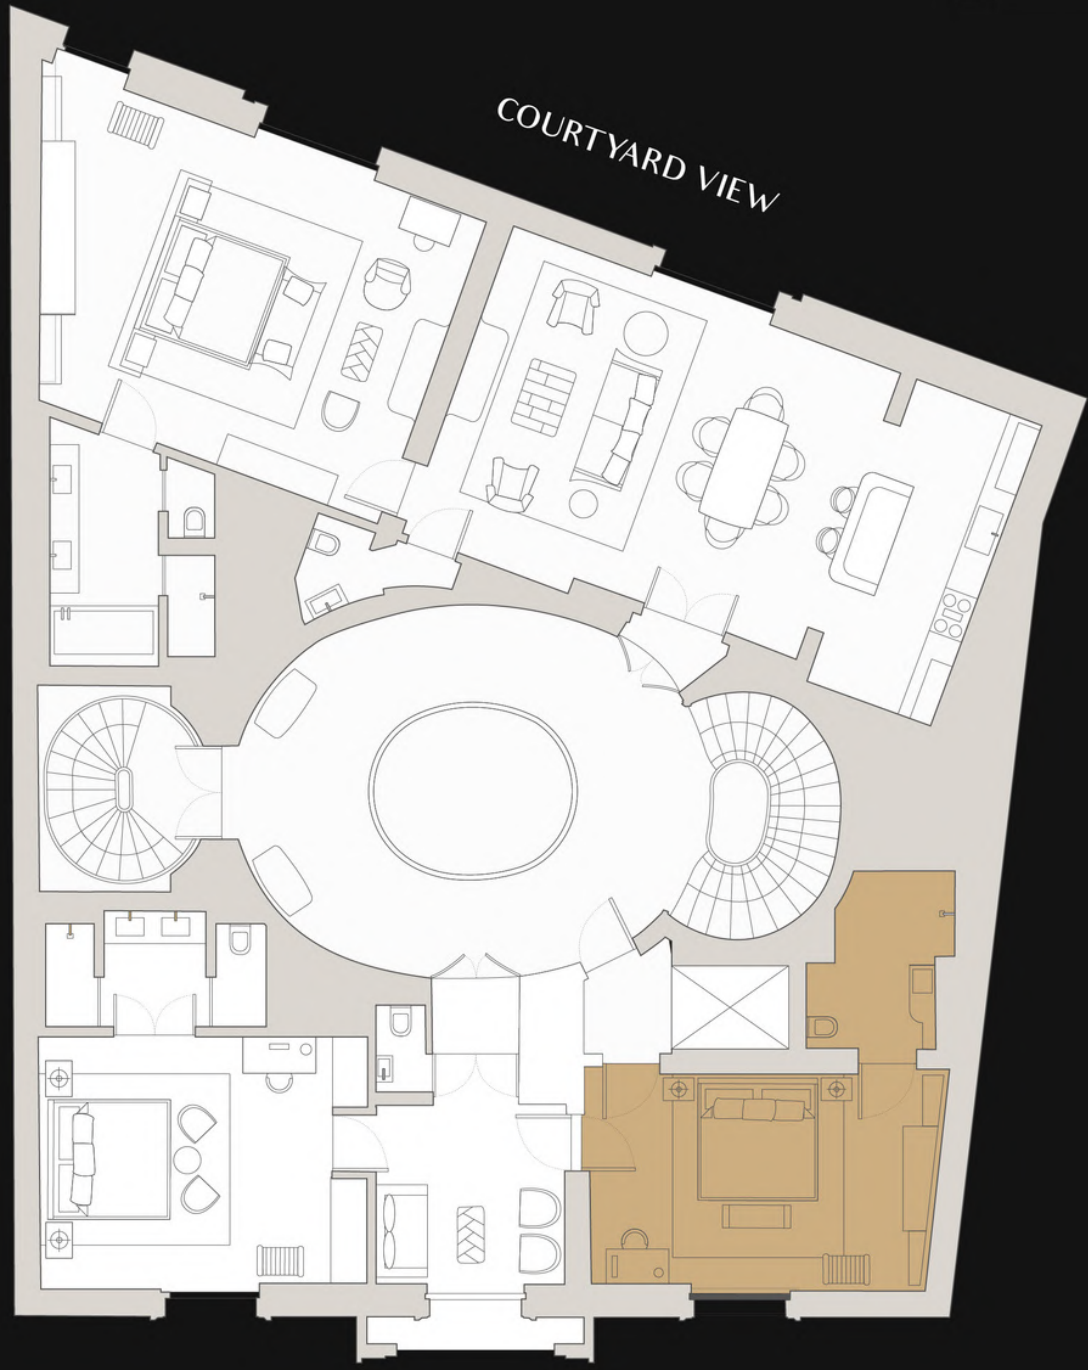

## Premier Room *Galant*

Located on Maison Villeroy first floor, Premier Room Galant is a pure breath of fresh air due to its sumptuous and spacious volumes.

With its 30 sqm of elegance and grace, Chambre Galant brings the coziness to another level.

Chambre Galant can be connected to Suite Thimonnier to create an exceptional two-bedroom suite of 80 sqm up above rue Jean Goujon.

# Galant

Premier Room

APARTMENT VILLEROY

PREMIER SUITE THIMONNIER

RUE JEAN GOUJON

 GALANT

Premier Room

Room name	Floor	Room Size (sq.m.)	Room Size (sq.ft.)	Connecting to
Premier Room Louis	Upper Ground Floor	31	330	/
Apartment Villeroy	1	115	1,240	/
Premier Suite Thimonnier	1	50	540	Premier Room Galant
Premier Room Galant	1	30	320	Premier Suite Thimonnier
Grand Premier Suite Lescot	2	58	630	Grand Premier Suite Antoine
Grand Premier Suite Antoine	2	58	540	Grand Premier Suite Lescot
Premier Suite Bontemps	2	50	320	Premier Room Ernest
Premier Room Ernest	2	30	630	Premier Suite Bontemps
Apartment Empyrée	3	110	1,190	/
Premier Suite Céleste	3	48	520	/
Premier Room Ardor	3	28	300	/