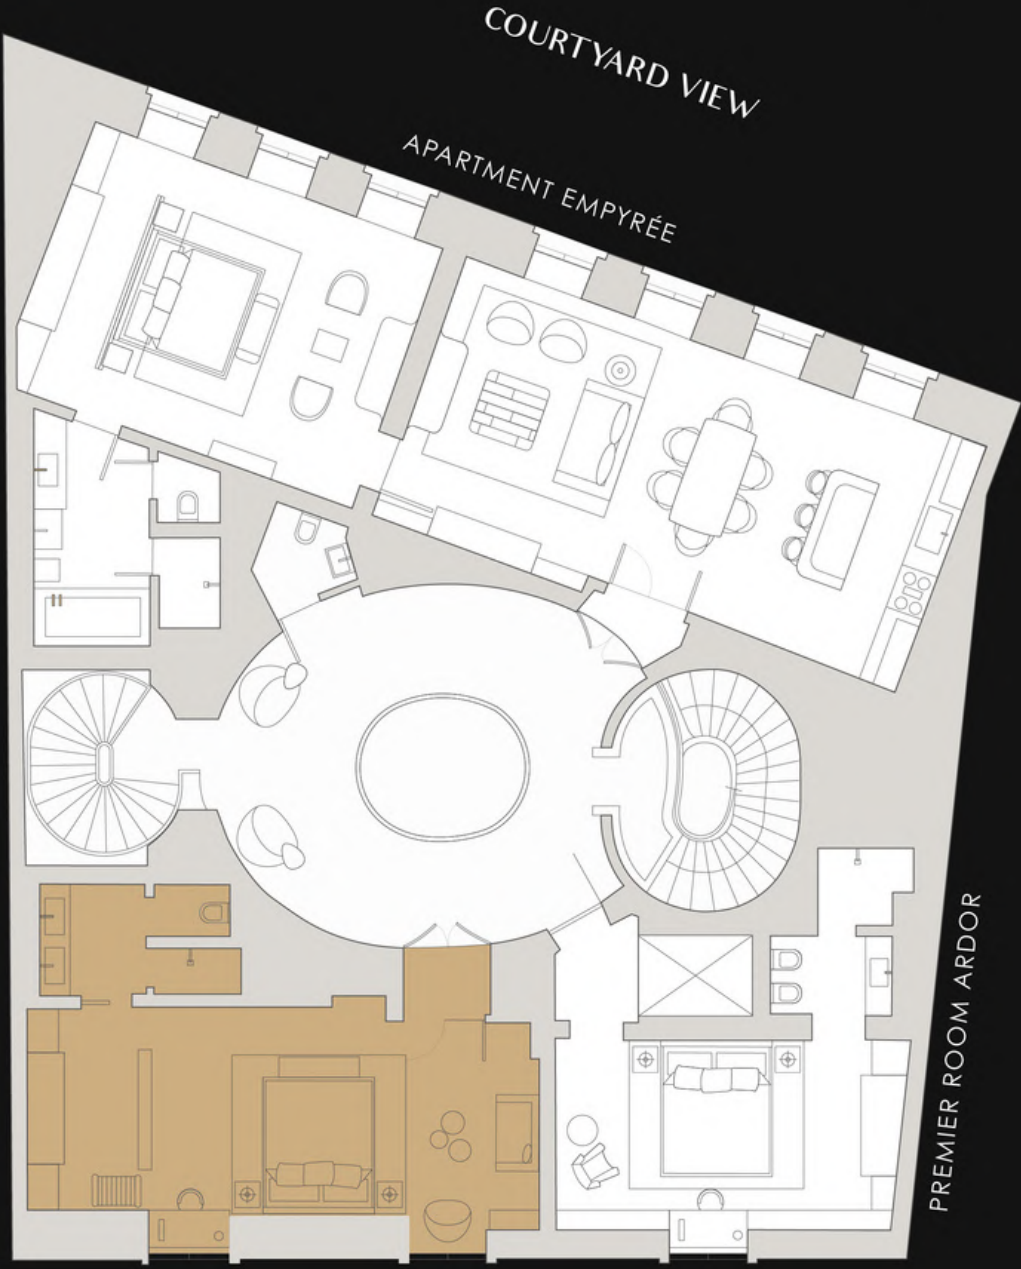

## Premier Suite *Céleste*

Located on the third and top floor, Premier Suite Celeste, is the most intimate of all our suites.

With its attic ceiling, it creates an elegant and confidential atmosphere. Each and every detail of this 48 sqm suite has been meticulously curated to create a feeling of coziness right above the rue Jean Goujon.

Suite Celeste can be combined with the rest of the accommodation on this floor to create an exquisite 225 sqm penthouse apartment.

# Céleste

Premier Suite

THIRD FLOOR

RUE JEAN GOUJON

■ CÉLESTE

Premier Suite

Room name	Floor	Room Size (sq.m.)	Room Size (sq.ft.)	Connecting to
Premier Room Louis	Upper Ground Floor	31	330	/
Apartment Villeroy	1	115	1,240	/
Premier Suite Thimonnier	1	50	540	Premier Room Galant
Premier Room Galant	1	30	320	Premier Suite Thimonnier
Grand Premier Suite Lescot	2	58	630	Grand Premier Suite Antoine
Grand Premier Suite Antoine	2	58	540	Grand Premier Suite Lescot
Premier Suite Bontemps	2	50	320	Premier Room Ernest
Premier Room Ernest	2	30	630	Premier Suite Bontemps
Apartment Empyrée	3	110	1,190	/
Premier Suite Céleste	3	48	520	/
Premier Room Ardor	3	28	300	/