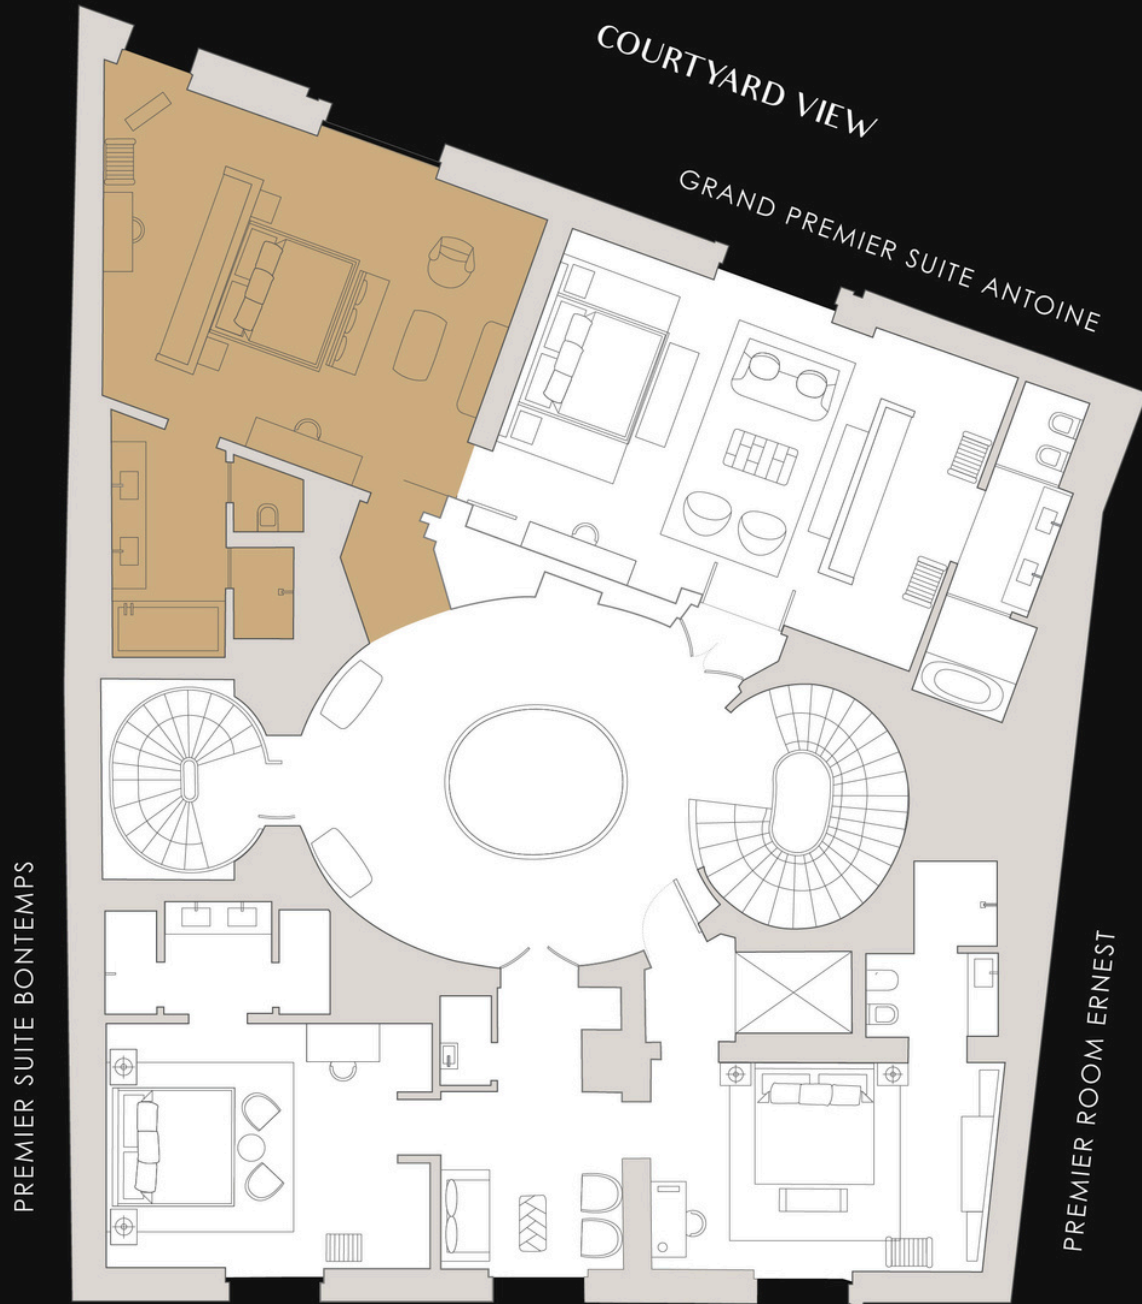

MAISON VILLEROY  
PARIS

YOUR PIECE OF HISTORY

Grand Premier Suite *Lescot*

Located on the second floor and overlooking the courtyard, Grand Premier Suite Lescot, is the ultimate luxury suite with a magnificent French ornamental plaster ceiling and a fireplace.

As a travel down memory lane, this 58 sqm suite is your perfect Parisian home within just a few minutes walking distance from the fashionable Avenue Montaigne.

This suite can be connected to Suite Antoine to create an exceptional two-bedroom Parisian pied-à-terre of 116 sqm.

## Grand Premier Suite

SECOND FLOOR

RUE JEAN GOUJON

■ LESCOT

Grand Premier Suite

Room name	Floor	Room Size (sq.m.)	Room Size (sq.ft.)	Connexion
Room Louis	Upper Ground Floor	31	330	/
Signature Suite Villeroy	1	115	1,240	/
Premier Suite Thimonnier	1	50	540	Premier Room Galant
Premier Room Galant	1	30	320	Premier Suite Thimonnier
Grand Premier Suite Lescot	2	58	630	Grand Premier Suite Antoine
Grand Premier Suite Antoine	2	58	540	Grand Premier Suite Lescot
Premier Suite Bontemps	2	50	320	Premier Room Ernest
Premier Room Ernest	2	30	630	Premier Suite Bontemps
Signature Suite Emprée	3	110	1,190	/
Premier Suite Céleste	3	48	520	/
Premier Room Ardor	3	28	300	/