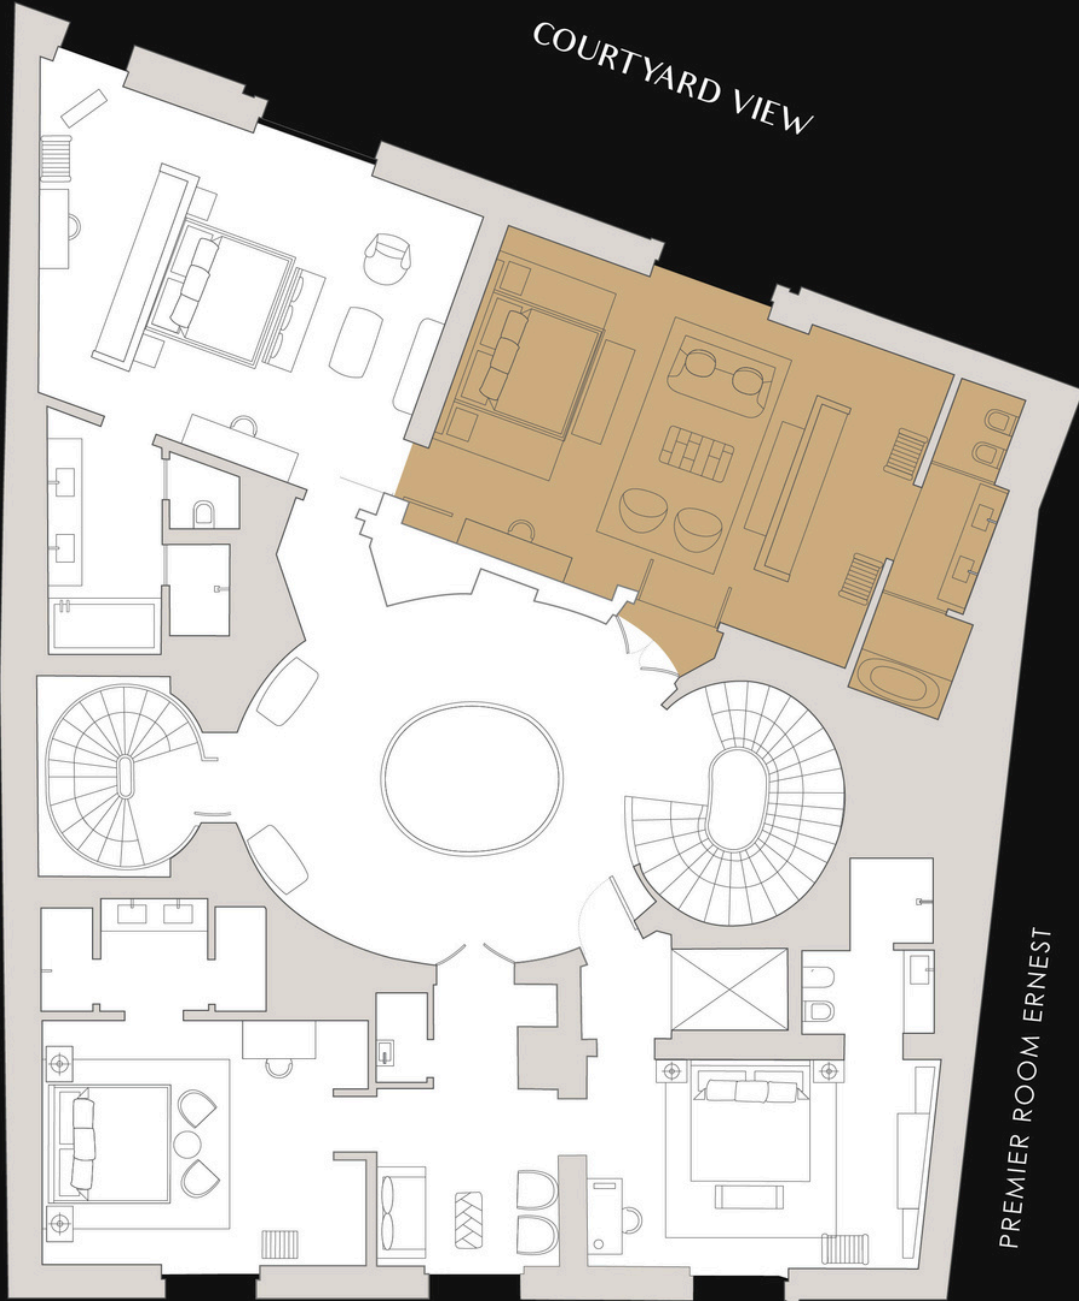

MAISON VILLEROY
PARIS

YOUR PRIVATE RESIDENCE

Grand Premier Suite *Antoine*

If voluminous proportions and a bathroom made for royalty are a must for you, then Grand Premier Suite Antoine is your delightful haven.

Located on the second floor, the 58 sqm residence is perfect for those of you who are looking for the grandeur of a Parisian stay, in the peace and tranquility of a quiet courtyard view.

This suite can be connected to Suite Lescot to create an exceptional two-bedroom Parisian pied-à-terre of 116 sqm.

Antoine

Grand Premier Suite

SECOND FLOOR

GRAND PREMIER SUITE LESCOT

PREMIER SUITE BONTEMPS

PREMIER ROOM ERNEST

RUE JEAN GOUJON

■ ANTOINE

Grand Premier Suite

Room name	Floor	Room Size (sq.m.)	Room Size (sq.ft.)	Connecting to
Premier Room Louis	Upper Ground Floor	31	330	/
Signature Suite Villeroy	1	115	1,240	/
Premier Suite Thimonnier	1	50	540	Premier Room Galant
Premier Room Galant	1	30	320	Premier Suite Thimonnier
Grand Premier Suite Lescot	2	58	630	Grand Premier Suite Antoine
Grand Premier Suite Antoine	2	58	540	Grand Premier Suite Lescot
Premier Suite Bontemps	2	50	320	Premier Room Ernest
Premier Room Ernest	2	30	630	Premier Suite Bontemps
Signature Suite Emprée	3	110	1,190	/
Premier Suite Céleste	3	48	520	/
Premier Room Ardor	3	28	300	/