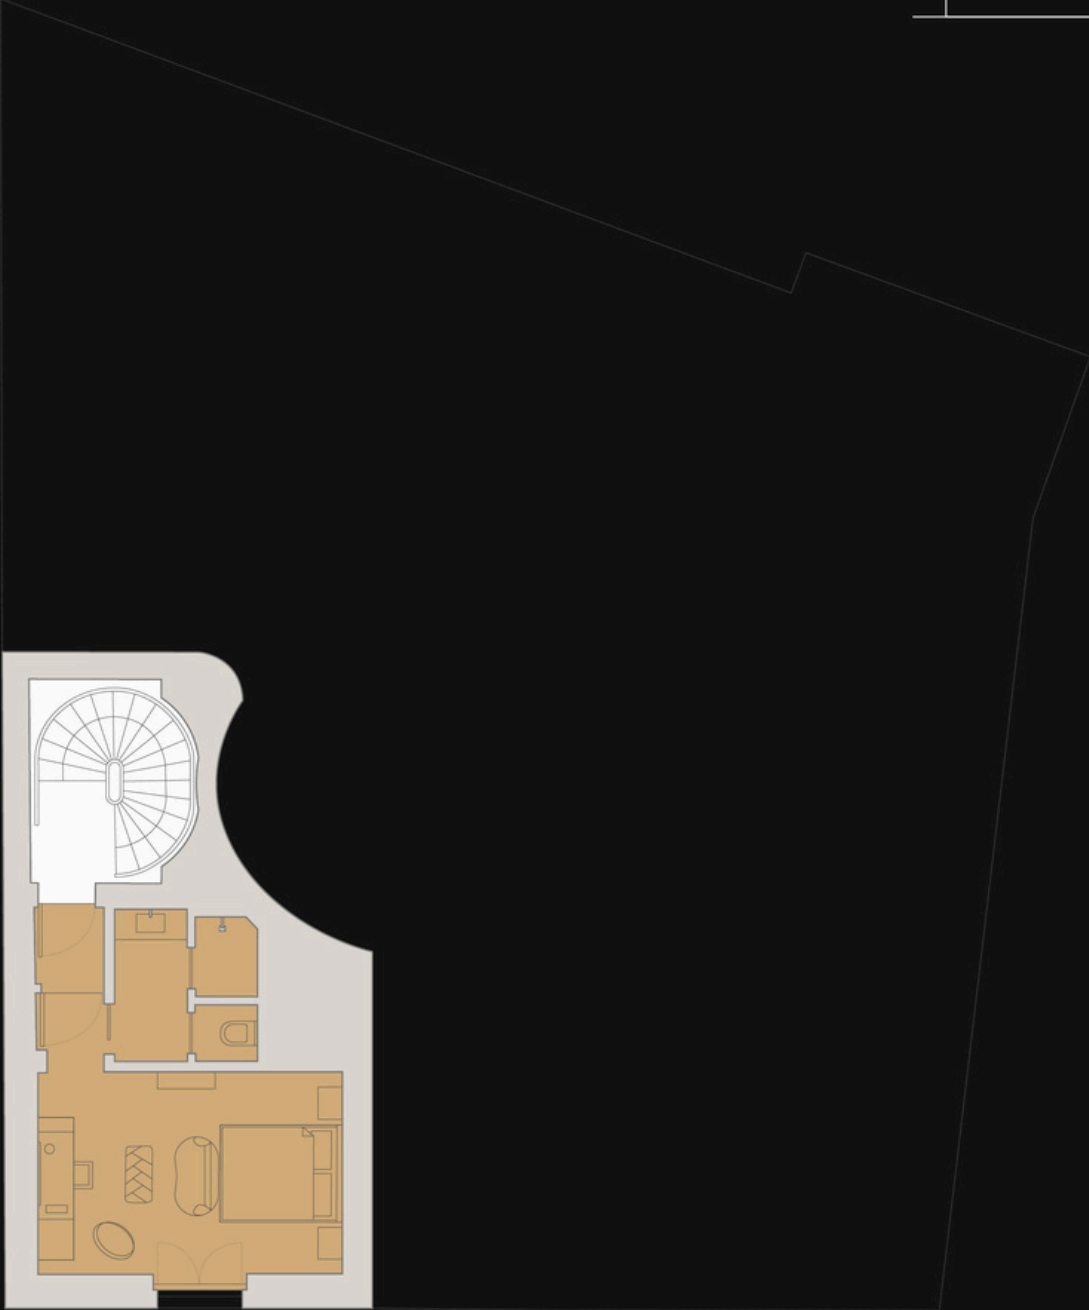

MAISON VILLEROY
PARIS

YOUR SECRET ROOM
Premier Room *Louis*

With its hidden entrance on the upper ground floor, Premier Room Louis will enchant you with its soothing atmosphere. 31 sqm of pure delicacy and charm in one of Paris' most well-kept secrets.

After a day around vibrant Paris, there's nothing like coming home to the calmness of Premier Room Louis overlooking the rue Jean Goujon.

Louis

Premier Room

■ LOUIS

Premier Room

Room name	Floor	Room Size (sq.m.)	Room Size (sq.ft.)	Connecting to
Premier Room Louis	Upper Ground Floor	31	330	/
Signature Suite Villeroy	1	115	1,240	/
Premier Suite Thimonnier	1	50	540	Premier Room Galant
Premier Room Galant	1	30	320	Premier Suite Thimonnier
Grand Premier Suite Lescot	2	58	630	Grand Premier Suite Antoine
Grand Premier Suite Antoine	2	58	540	Grand Premier Suite Lescot
Premier Suite Bontemps	2	50	320	Premier Room Ernest
Premier Room Ernest	2	30	630	Premier Suite Bontemps
Signature Suite Emprée	3	110	1,190	/
Premier Suite Céleste	3	48	520	/
Premier Room Ardor	3	28	300	/