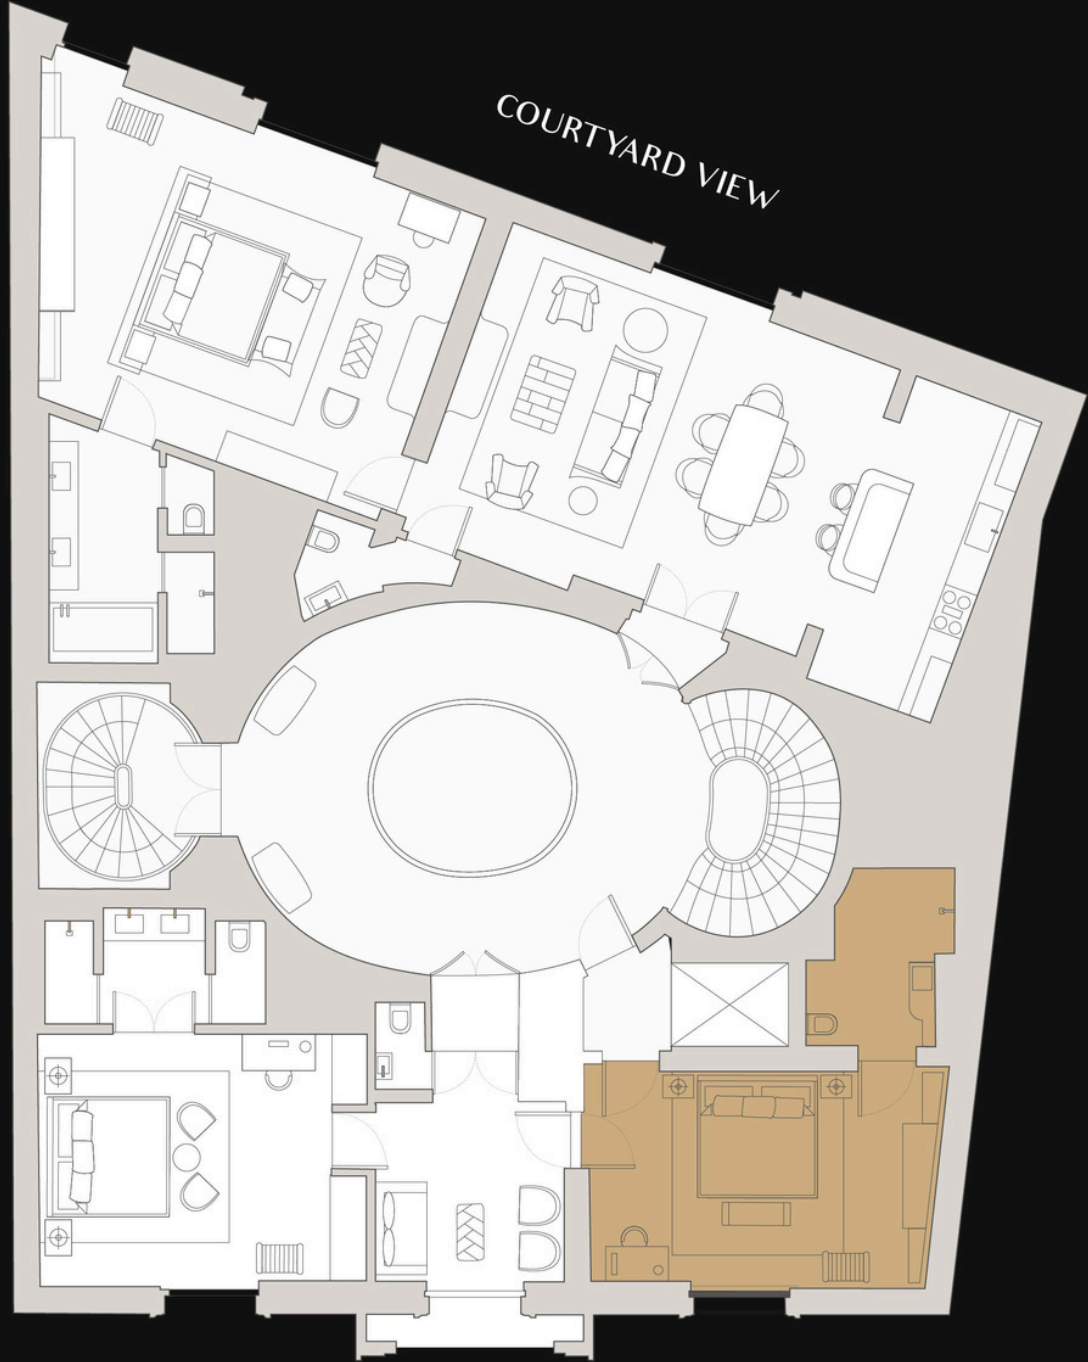

MAISON VILLEROY
PARIS

YOUR COZY ROOM

Premier Room *Galant*

Located on Maison Villeroy first floor, Premier Room Galant is a pure breath of fresh air due to its sumptuous and spacious volumes.

With its 30 sqm of elegance and grace, Chambre Galant brings the coziness to another level.

Chambre Galant can be connected to Suite Thimonnier to create an exceptional two-bedroom suite of 80 sqm up above rue Jean Goujon.

Galant

Premier Room

FIRST FLOOR

APARTMENT VILLEROY

PREMIER SUITE THIMONNIER

COURTYARD VIEW

RUE JEAN GOUJON

 GALANT

Premier Room

Room name	Floor	Room Size (sq.m.)	Room Size (sq.ft.)	Connecting to
Premier Room Louis	Upper Ground Floor	31	330	/
Signature Suite Villeroy	1	115	1,240	/
Premier Suite Thimonnier	1	50	540	Premier Room Galant
Premier Room Galant	1	30	320	Premier Suite Thimonnier
Grand Premier Suite Lescot	2	58	630	Grand Premier Suite Antoine
Grand Premier Suite Antoine	2	58	540	Grand Premier Suite Lescot
Premier Suite Bontemps	2	50	320	Premier Room Ernest
Premier Room Ernest	2	30	630	Premier Suite Bontemps
Signature Suite Empyrée	3	110	1,190	/
Premier Suite Céleste	3	48	520	/
Premier Room Ardor	3	28	300	/