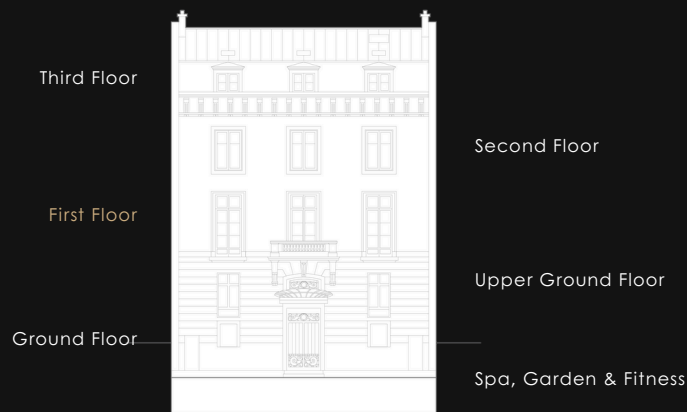

MAISON VILLEROY
PARIS

YOUR COZY ROOM

Premier Room *Galant*

Located on Maison Villeroy first floor, Premier Room Galant is a pure breath of fresh air due to its sumptuous and spacious volumes.

With its 30 sqm of elegance and grace, Chambre Galant brings the coziness to another level.

Chambre Galant can be connected to Suite Thimonnier to create an exceptional two-bedroom suite of 80 sqm up above rue Jean Goujon.

Galant

Premier Room

FIRST FLOOR

APARTMENT VILLEROY

PREMIER SUITE THIMONNIER

COURTYARD VIEW

RUE JEAN GOUJON

 GALANT

Premier Room

Room name	Floor	Room Size (sq.m.)	Room Size (sq.ft.)	Connecting to
Premier Room Louis	Upper Ground Floor	31	330	/
Signature Suite Villeroy	1	115	1,240	/
Premier Suite Thimonnier	1	50	540	Premier Room Galant
Premier Room Galant	1	30	320	Premier Suite Thimonnier
Grand Premier Suite Lescot	2	58	630	Grand Premier Suite Antoine
Grand Premier Suite Antoine	2	58	540	Grand Premier Suite Lescot
Premier Suite Bontemps	2	50	320	Premier Room Ernest
Premier Room Ernest	2	30	630	Premier Suite Bontemps
Signature Suite Empyrée	3	110	1,190	/
Premier Suite Céleste	3	48	520	/
Premier Room Ardor	3	28	300	/