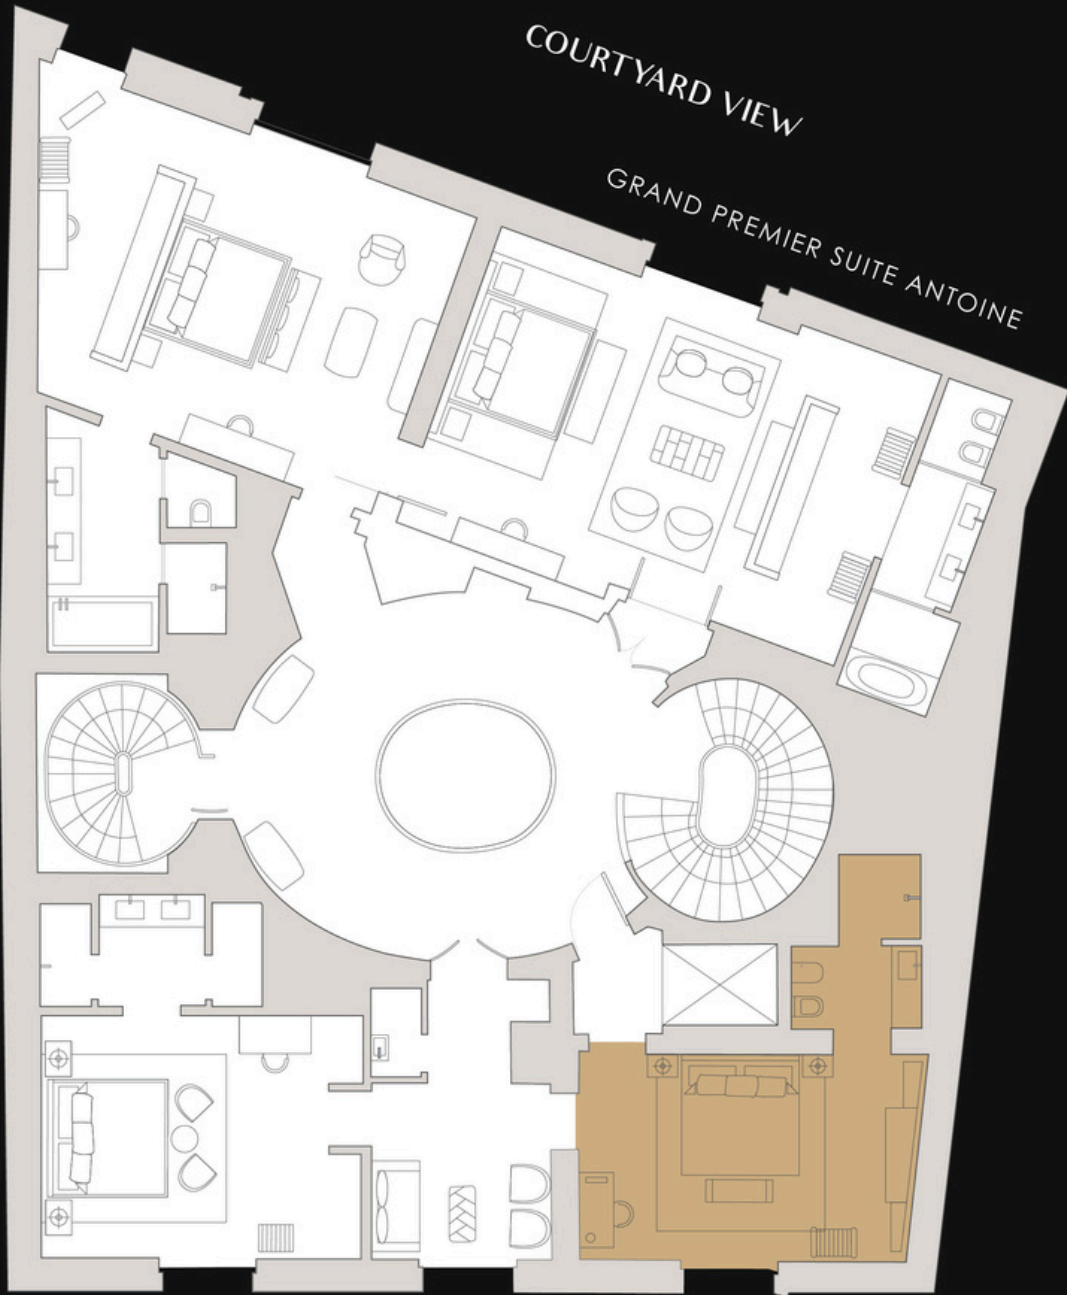

## Premier Room *Ernest*

Facing the quiet rue Jean Goujon, Premier Room Ernest and its 30 sqm on the second floor provides all the well deserved rest one may need after a busy shopping day wandering around Avenue Montaigne.

Run yourself a bath or indulge in an afternoon nap, the choice is yours to let go of time and soak in the Parisian vibe.

Chambre Ernest can be connected to Suite Bontemps to create an exceptional two-bedroom suite of 80 sqm.

# Ernest

Premier Room

SECOND FLOOR

GRAND PREMIER SUITE LESCOT

PREMIER SUITE BONTEMPS

COURTYARD VIEW

GRAND PREMIER SUITE ANTOINE

RUE JEAN GOUJON

ERNEST

Premier Room

Room name	Floor	Room Size (sq.m.)	Room Size (sq.ft.)	Connecting to
Premier Room Louis	Upper Ground Floor	31	330	/
Signature Suite Villeroy	1	115	1,240	/
Premier Suite Thimonnier	1	50	540	Premier Room Galant
Premier Room Galant	1	30	320	Premier Suite Thimonnier
Grand Premier Suite Lescot	2	58	630	Grand Premier Suite Antoine
Grand Premier Suite Antoine	2	58	540	Grand Premier Suite Lescot
Premier Suite Bontemps	2	50	320	Premier Room Ernest
Premier Room Ernest	2	30	630	Premier Suite Bontemps
Signature Suite Emprée	3	110	1,190	/
Premier Suite Céleste	3	48	520	/
Premier Room Ardor	3	28	300	/
Premier Room Louis	Upper Ground Floor	31	330	/