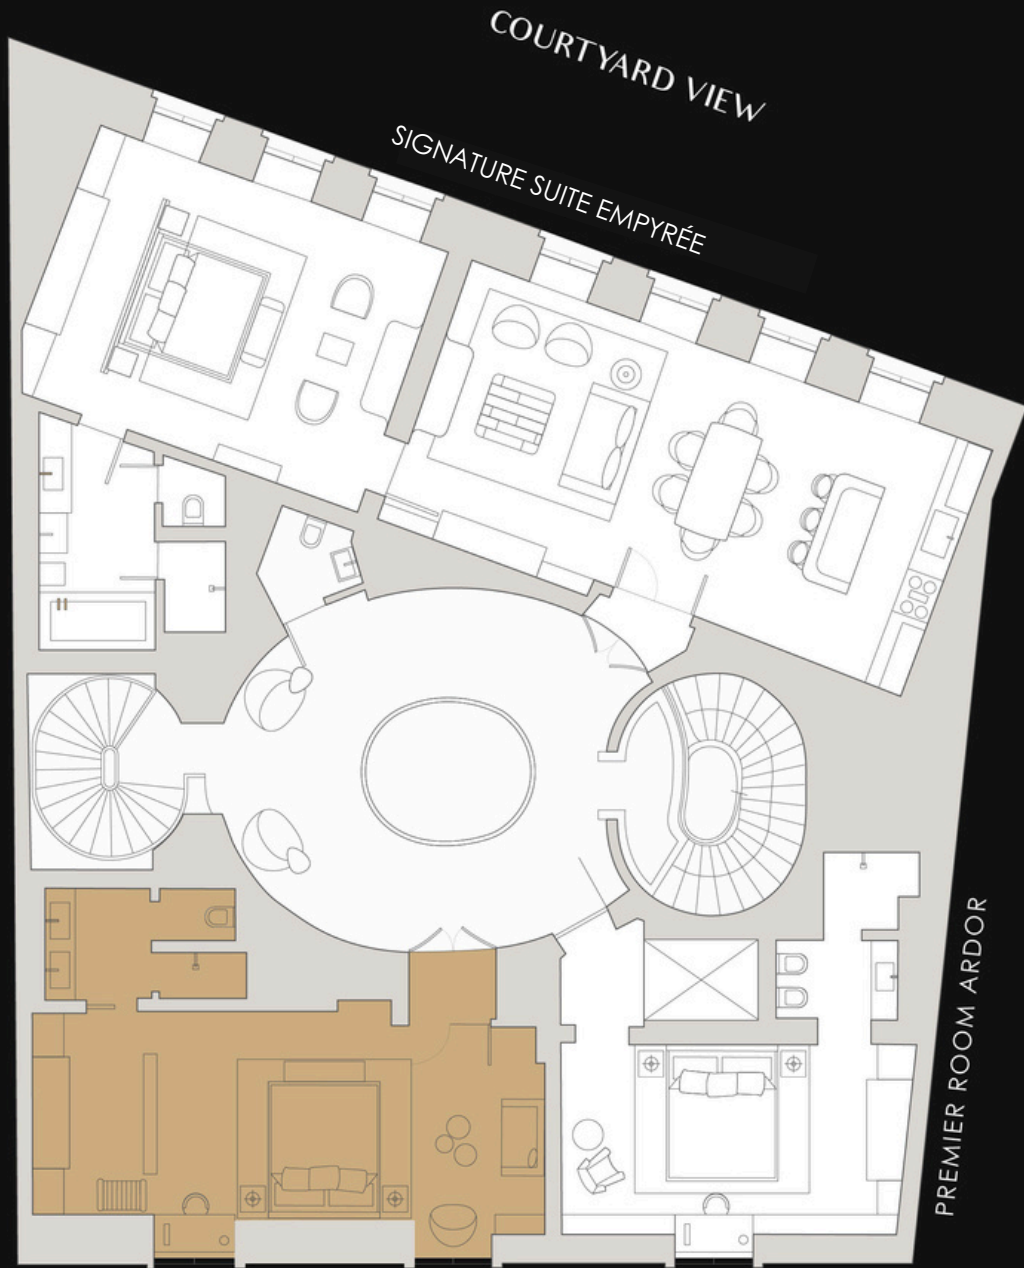

MAISON VILLEROY

PARIS

YOUR INTIMATE GETAWAY

Premier Suite *Céleste*

Located on the third and top floor, Premier Suite Celeste, is the most intimate of all our suites.

With its attic ceiling, it creates an elegant and confidential atmosphere. Each and every detail of this 48 sqm suite has been meticulously curated to create a feeling of coziness right above the rue Jean Goujon.

Suite Celeste can be combined with the rest of the accommodation on this floor to create an exquisite 225 sqm Parisian retreat.

Céleste

Premier Suite

THIRD FLOOR

RUE JEAN GOUJON

Room name	Floor	Room Size (sq.m.)	Room Size (sq.ft.)	Connecting to
Premier Room Louis	Upper Ground Floor	31	330	/
Signature Suite Villeroy	1	115	1,240	/
Premier Suite Thimonnier	1	50	540	Premier Room Galant
Premier Room Galant	1	30	320	Premier Suite Thimonnier
Grand Premier Suite Lescot	2	58	630	Grand Premier Suite Antoine
Grand Premier Suite Antoine	2	58	540	Grand Premier Suite Lescot
Premier Suite Bontemps	2	50	320	Premier Room Ernest
Premier Room Ernest	2	30	630	Premier Suite Bontemps
Signature Suite Empyrée	3	110	1,190	/
Premier Suite Céleste	3	48	520	/
Premier Room Ardor	3	28	300	/