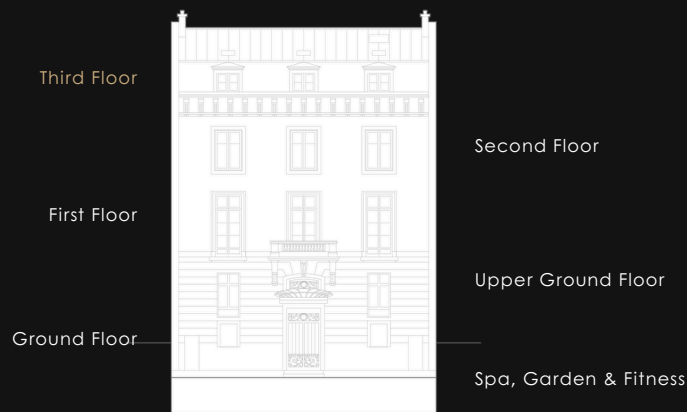

MAISON VILLEROY

PARIS

YOUR INTIMATE GETAWAY

Premier Suite *Céleste*

Located on the third and top floor, Premier Suite Celeste, is the most intimate of all our suites.

With its attic ceiling, it creates an elegant and confidential atmosphere. Each and every detail of this 48 sqm suite has been meticulously curated to create a feeling of coziness right above the rue Jean Goujon.

Suite Celeste can be combined with the rest of the accommodation on this floor to create an exquisite 225 sqm Parisian retreat.

Céleste

Premier Suite

THIRD FLOOR

RUE JEAN GOUJON

Room name	Floor	Room Size (sq.m.)	Room Size (sq.ft.)	Connecting to
Premier Room Louis	Upper Ground Floor	31	330	/
Signature Suite Villeroy	1	115	1,240	/
Premier Suite Thimonnier	1	50	540	Premier Room Galant
Premier Room Galant	1	30	320	Premier Suite Thimonnier
Grand Premier Suite Lescot	2	58	630	Grand Premier Suite Antoine
Grand Premier Suite Antoine	2	58	540	Grand Premier Suite Lescot
Premier Suite Bontemps	2	50	320	Premier Room Ernest
Premier Room Ernest	2	30	630	Premier Suite Bontemps
Signature Suite Empyrée	3	110	1,190	/
Premier Suite Céleste	3	48	520	/
Premier Room Ardor	3	28	300	/