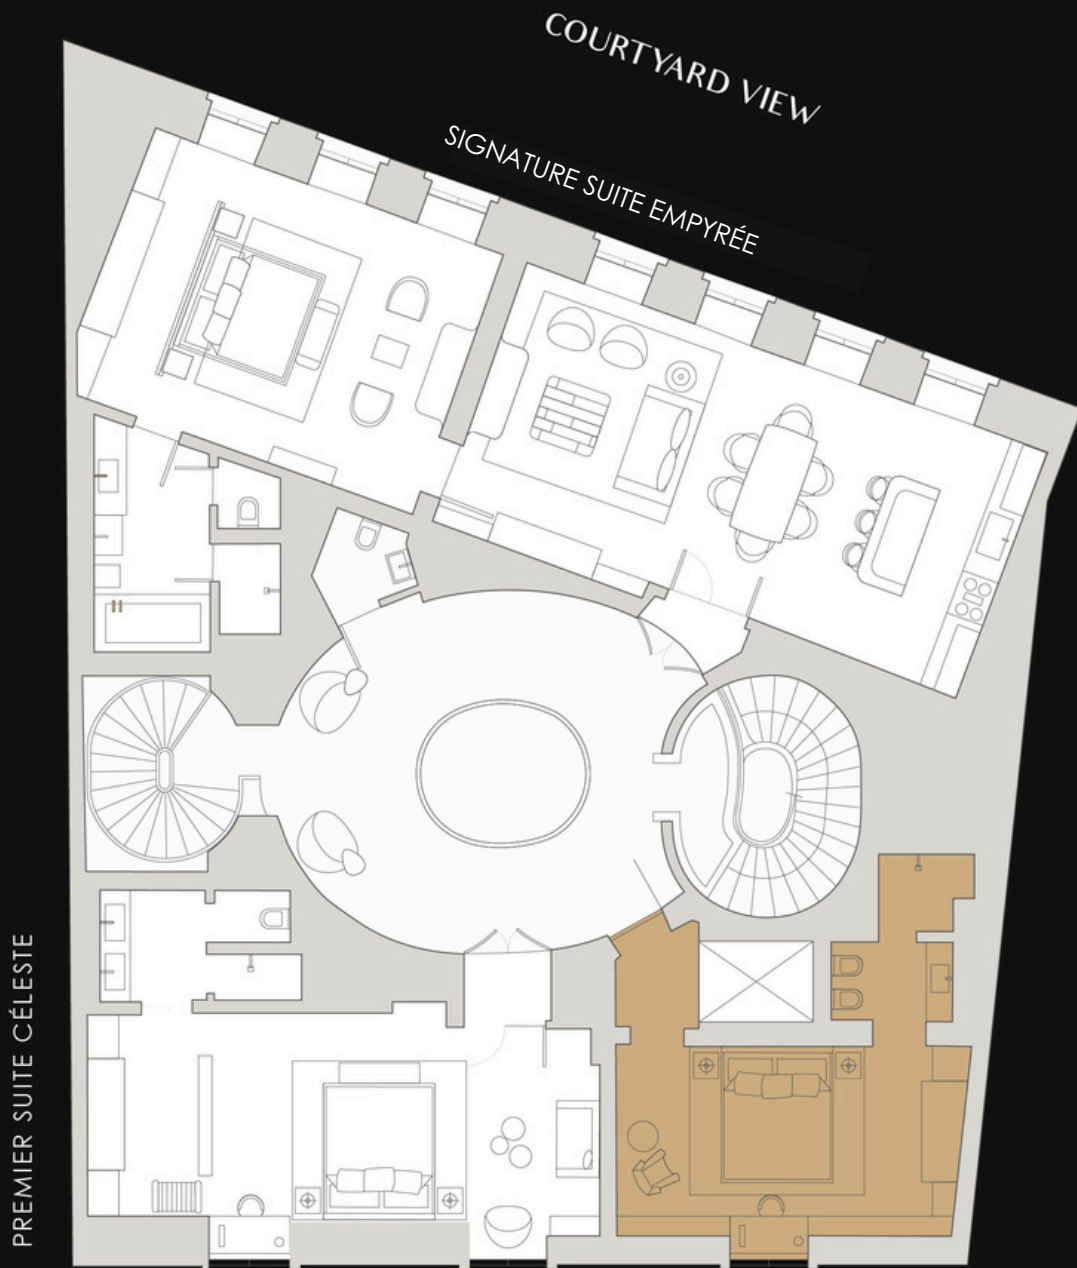

MAISON VILLEROY

PARIS

YOUR BLISSFUL RETREAT

Premier Room *Ardor*

If quietude and privacy are a must for you, then Premier Room Ardor is your safe haven. Located on the third and last floor of Maison Villeroy, and overlooking the peaceful rue Jean Goujon, the 28 sqm of Chambre Ardor are a true hidden gem.

Chambre Ardor can be combined with the rest of the accommodation on this floor to create an exquisite 225 sqm Parisian retreat.

Ardor

Premier Room

THIRD FLOOR

RUE JEAN GOUJON

■ ARDOR

Premier Room

Room name	Floor	Room Size (sq.m.)	Room Size (sq.ft.)	Connecting to
Room Louis	Entresol	31	330	/
Signature Suite Villeroy	1	115	1,240	/
Premier Suite Thimonnier	1	50	540	Premier Room Galant
Premier Room Galant	1	30	320	Premier Suite Thimonnier
Grand Premier Suite Lescot	2	58	630	Grand Premier Suite Antoine
Grand Premier Suite Antoine	2	58	540	Grand Premier Suite Lescot
Premier Suite Bontemps	2	50	320	Premier Room Ernest
Premier Room Ernest	2	30	630	Premier Suite Bontemps
Signature Suite Emyrée	3	110	1,190	/
Premier Suite Céleste	3	48	520	/
Premier Room Ardor	3	28	300	/