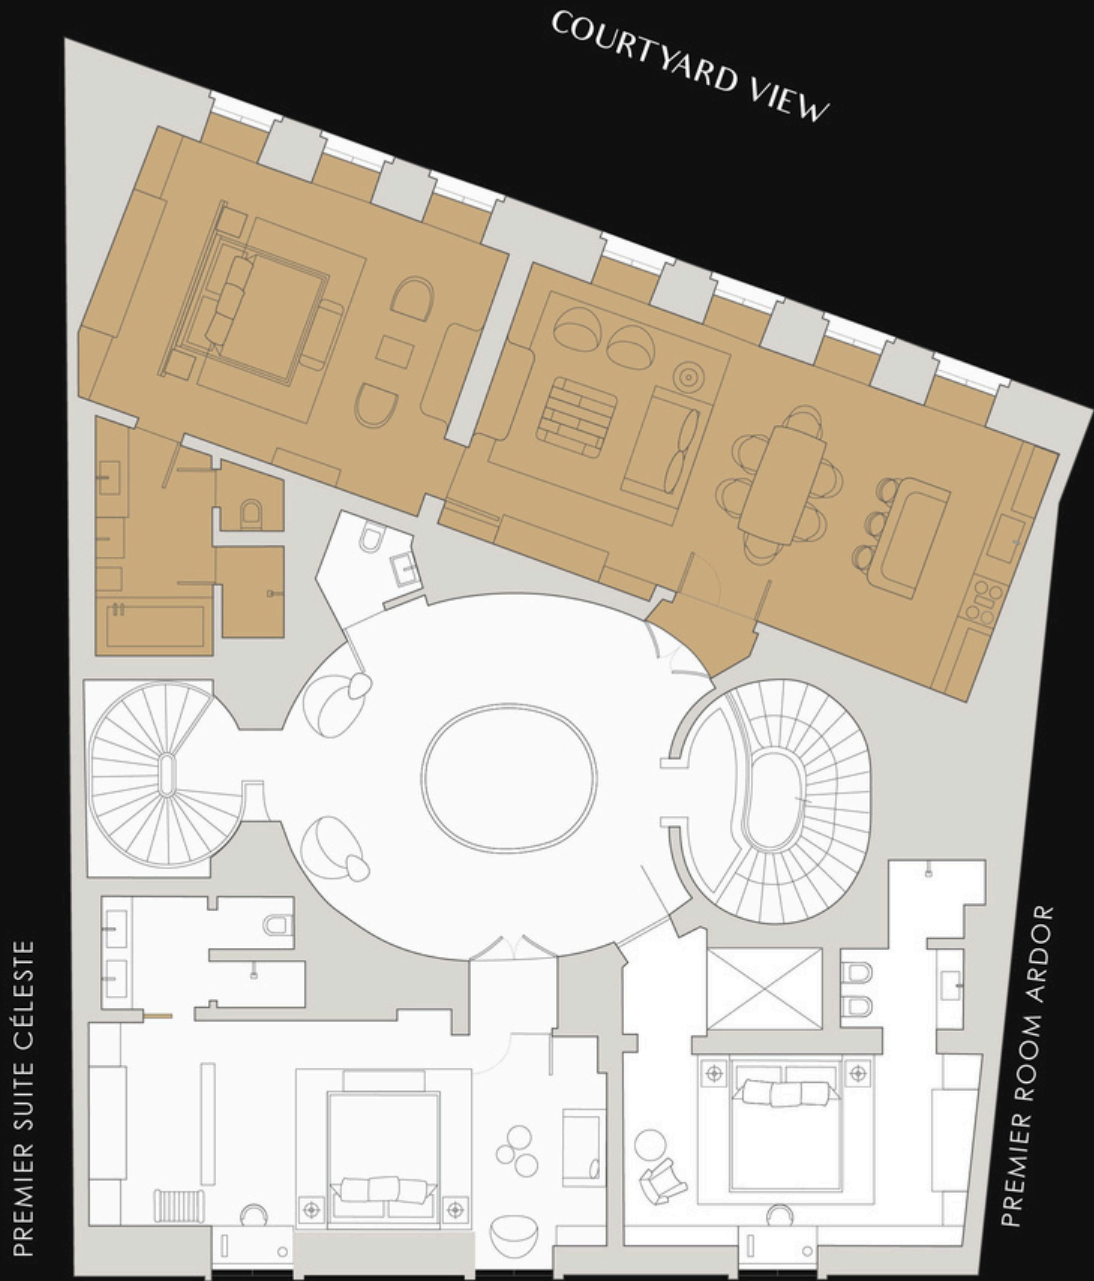

MAISON VILLEROY  
PARIS

YOUR OWN SLICE OF HEAVEN

Signature Suite *Empyrée*

Like the highest part of heaven, our luxurious penthouse on the third, and last floor, is ideal for those of you seeking a Parisian nest.

Located on the third and last floor, the 110sqm heaven offers a distinctive feeling of a home away from home. Overlooking the tranquil courtyard, l'Empyrée has all the excitement a true Parisian flat may have: fully equipped kitchen, marble fireplace, dining table for six people, the signature suite is yours for a delightful stay in the City of Love.

Signature suite L'Empyrée can be combined with the rest of the accommodation on this floor to create an exquisite 225 sqm Parisian retreat.

# Empyrée Signature Suite

THIRD FLOOR

RUE JEAN GOUJON

■ EMPYRÉE Signature Suite

Room name	Floor	Room Size (sq.m.)	Room Size (sq.ft.)	Connecting to
Premier Room Louis	Upper Ground Floor	31	330	/
Signature Suite Villeroy	1	115	1,240	/
Premier Suite Thimonnier	1	50	540	Premier Room Galant
Premier Room Galant	1	30	320	Premier Suite Thimonnier
Grand Premier Suite Lescot	2	58	630	Grand Premier Suite Antoine
Grand Premier Suite Antoine	2	58	540	Grand Premier Suite Lescot
Premier Suite Bontemps	2	50	320	Premier Room Ernest
Premier Room Ernest	2	30	630	Premier Suite Bontemps
Signature Suite Emprée	3	110	1,190	/
Premier Suite Céleste	3	48	520	/
Premier Room Ardor	3	28	300	/